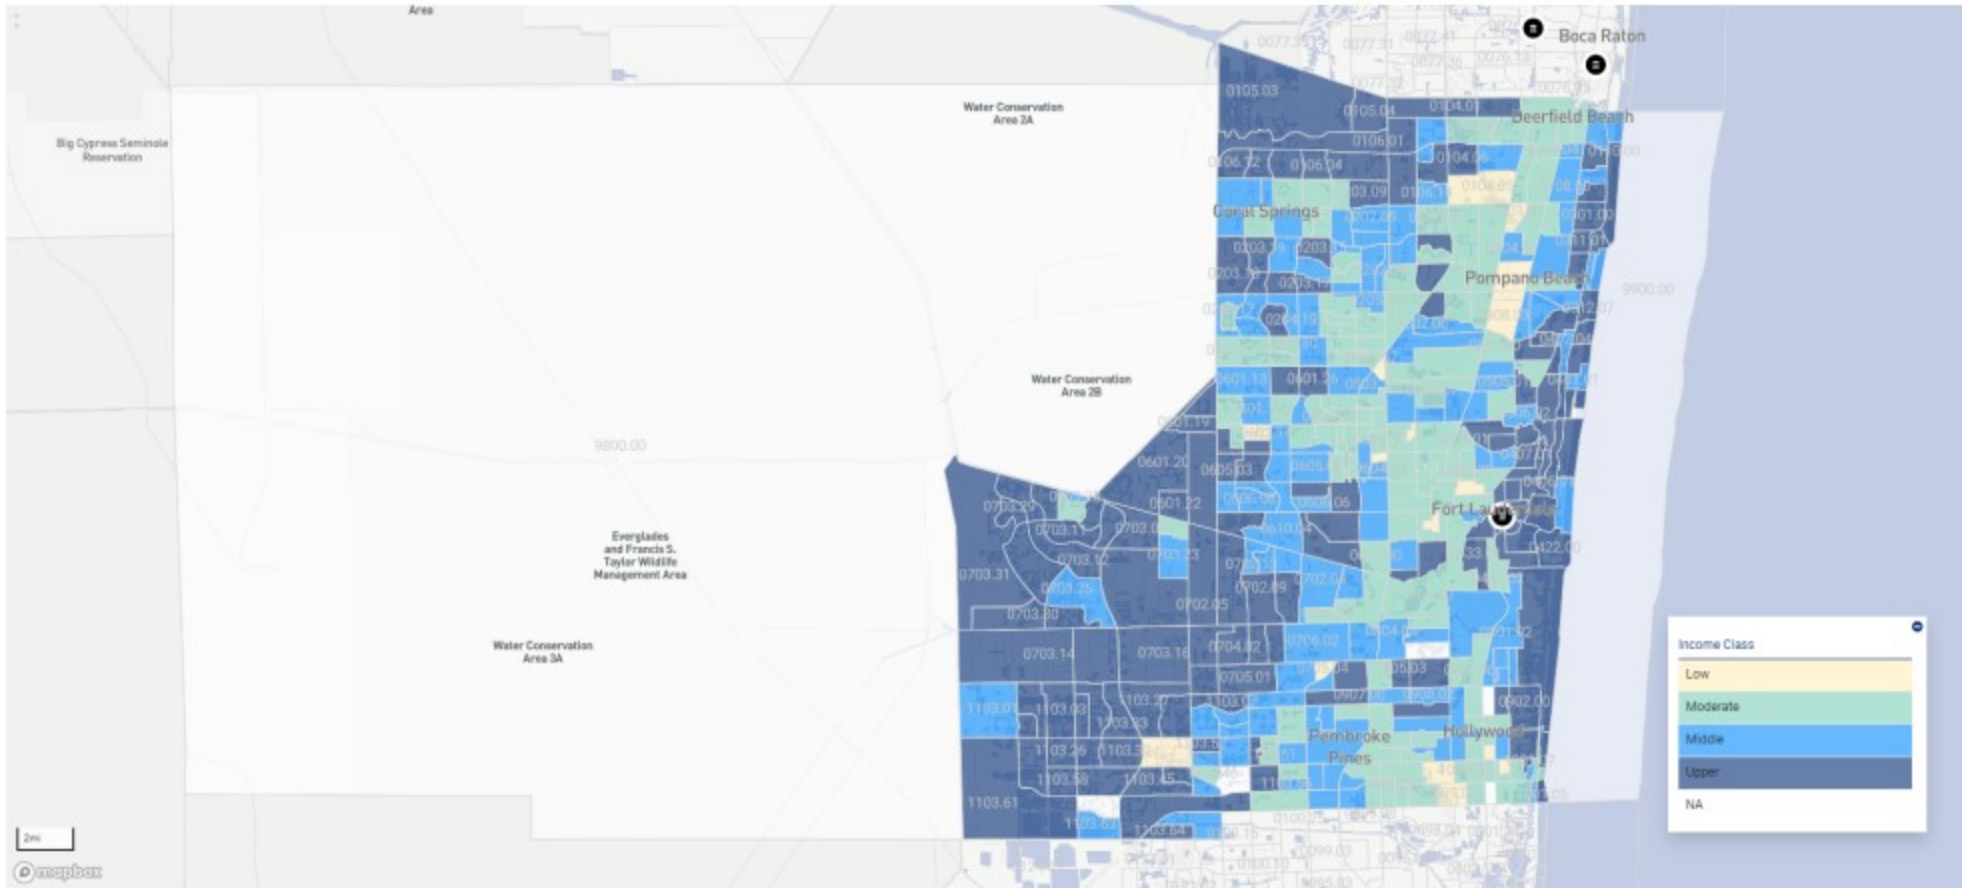

Port St Lucie MSA

Assessment Set: 2023 UCB CRA ASSESSMENT AREA

Assessment Area: TAMPA MSA

Tampa MSA

Assessment Set: 2024 UC CRA ASSESSMENT AREA
Assessment Area: WEST PALM BEACH
West Palm Beach MSA

Assessment Set: 2024 UC CRA ASSESSMENT AREA

Assessment Area: DESTIN MSA

Destin MSA

Assessment Set: 2024 UC CRA ASSESSMENT AREA
Assessment Area: FORT LAUDERDALE MSA
Fort Lauderdale MSA

Assessment Set: 2024 UC CRA ASSESSMENT AREA

Assessment Area: GAINESVILLE FL MSA