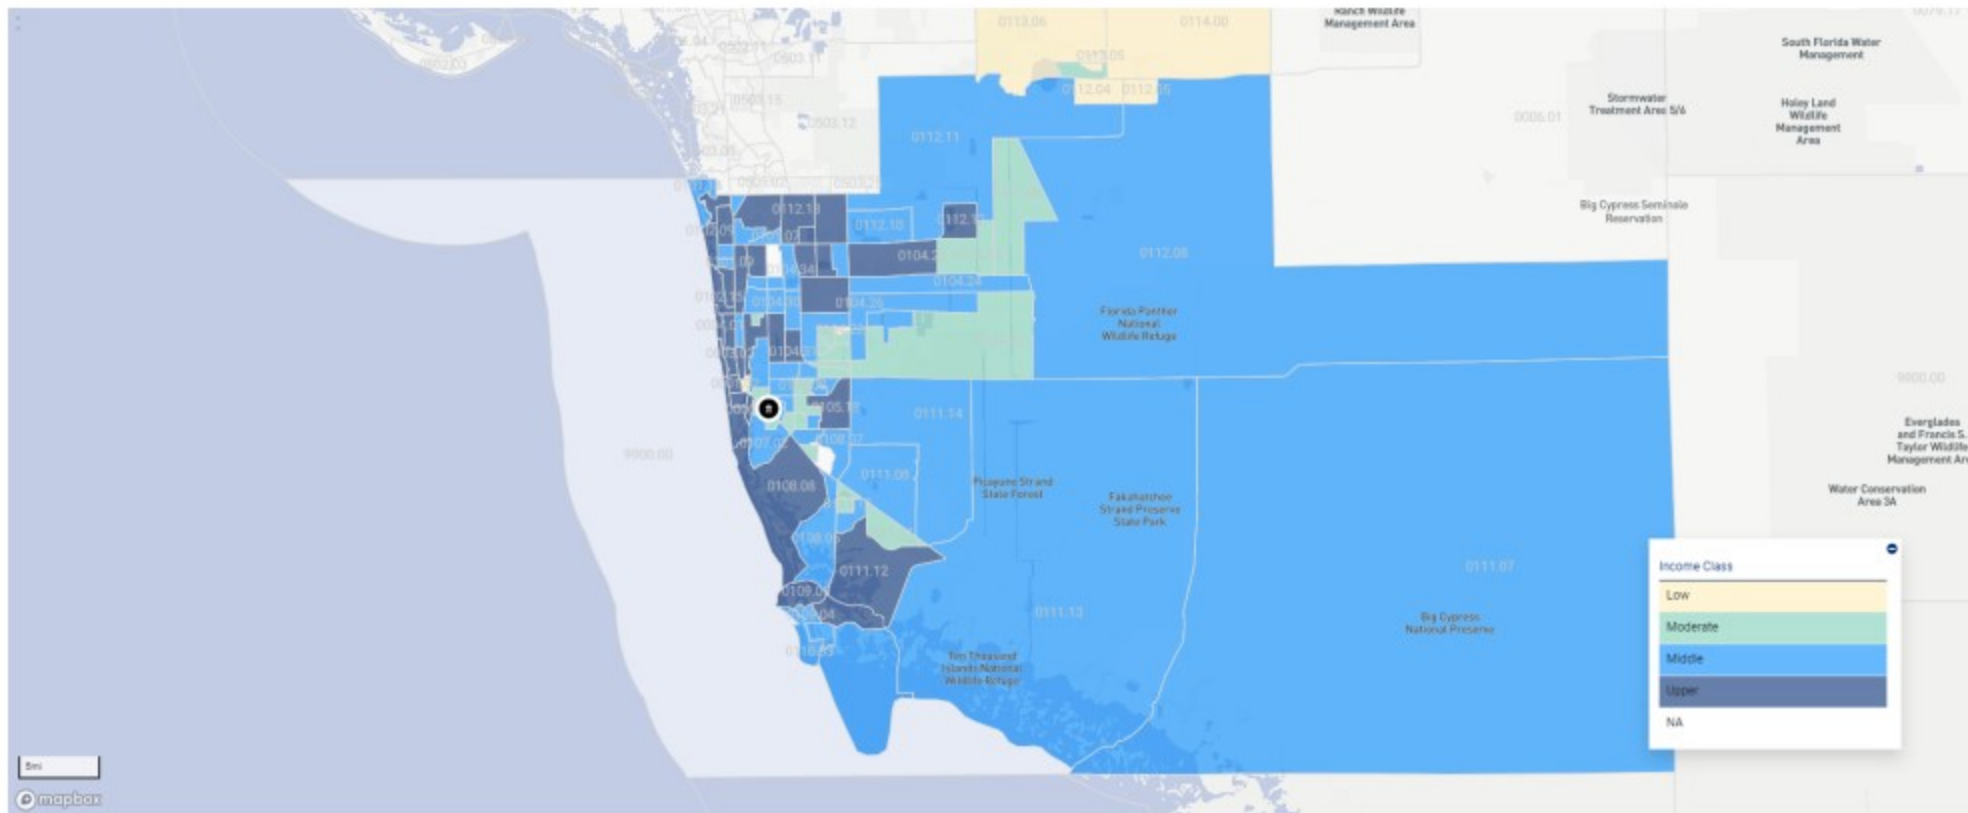

Assessment Set: 2024 UC CRA ASSESSMENT AREA

Assessment Area: NAPLES MSA

Naples MSA

Assessment Set: 2024 UC CRA ASSESSMENT AREA

Assessment Area: ORLANDO MSA

Orlando MSA

Assessment Set: 2024 UC CRA ASSESSMENT AREA

Assessment Area: PALM BAY MSA

Palm Bay MSA

Assessment Set: 2024 UC CRA ASSESSMENT AREA

Assessment Area: PANAMA CITY MSA

Panama City MSA

Assessment Set: 2024 UC CRA ASSESSMENT AREA

Assessment Area: PORT ST LUCIE MSA

Port St Lucie MSA

Assessment Set: 2023 UCB CRA ASSESSMENT AREA

Assessment Area: TAMPA MSA

Tampa MSA

Assessment Set: 2024 UC CRA ASSESSMENT AREA
Assessment Area: WEST PALM BEACH
West Palm Beach MSA

Assessment Set: 2024 UC CRA ASSESSMENT AREA

Assessment Area: DESTIN MSA

Destin MSA

Assessment Set: 2024 UC CRA ASSESSMENT AREA
Assessment Area: FORT LAUDERDALE MSA
Fort Lauderdale MSA

Assessment Set: 2024 UC CRA ASSESSMENT AREA

Assessment Area: GAINESVILLE FL MSA