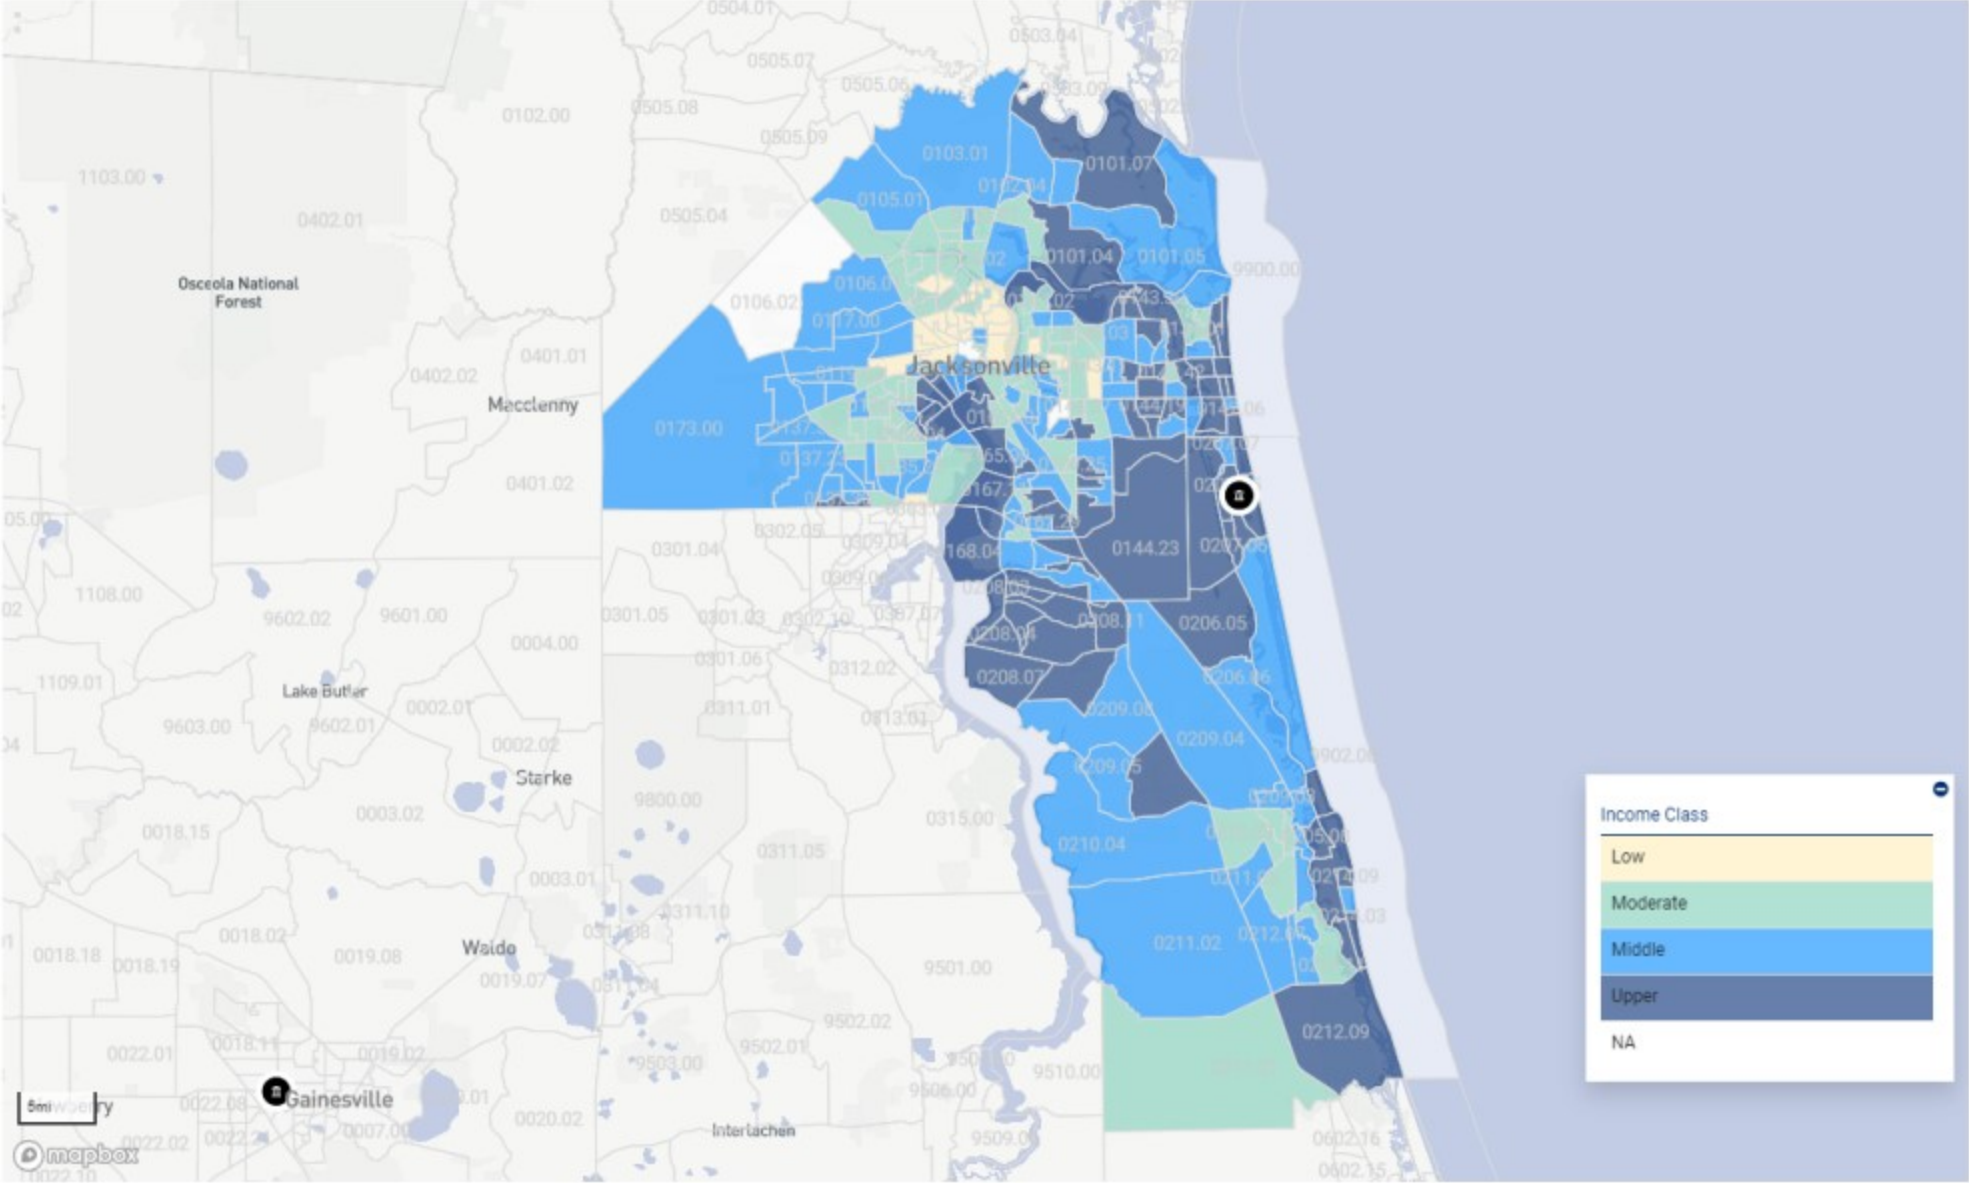

Port St Lucie MSA

Assessment Set: 2023 UCB CRA ASSESSMENT AREA

Assessment Area: TAMPA MSA

Tampa MSA

Assessment Set: 2024 UC CRA ASSESSMENT AREA
Assessment Area: WEST PALM BEACH
West Palm Beach MSA

Assessment Set: 2024 UC CRA ASSESSMENT AREA

Assessment Area: DESTIN MSA

Destin MSA

Assessment Set: 2024 UC CRA ASSESSMENT AREA
Assessment Area: FORT LAUDERDALE MSA
Fort Lauderdale MSA

Assessment Set: 2024 UC CRA ASSESSMENT AREA

Assessment Area: GAINESVILLE FL MSA

Gainesville FL MSA

Assessment Set: 2024 UC CRA ASSESSMENT AREA

Assessment Area: JACKSONVILLE MSA

Jacksonville MSA

Assessment Set: 2024 UC CRA ASSESSMENT AREA
Assessment Area: MIAMI MSA
Miami MSA