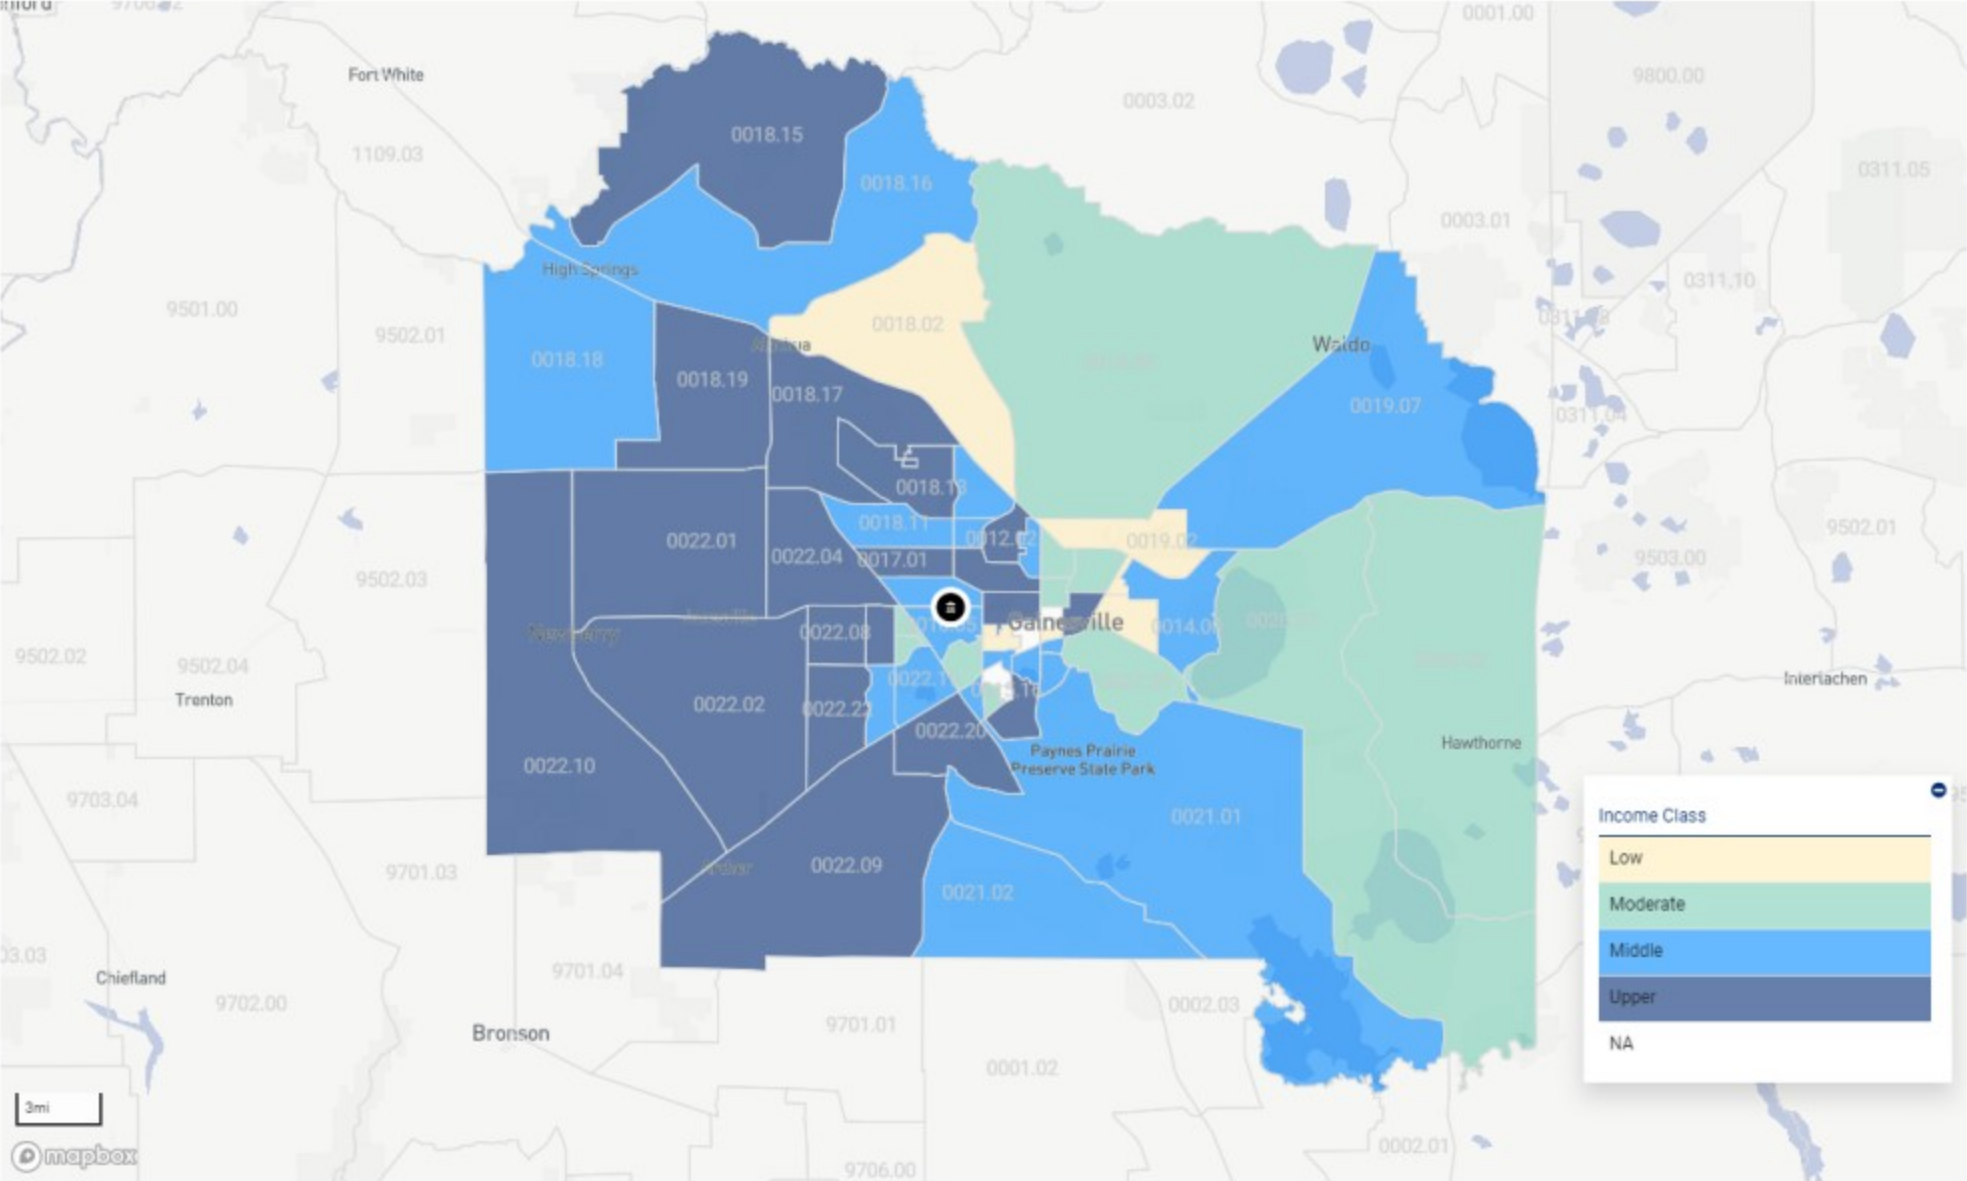

Assessment Area: PALM BAY MSA

Palm Bay MSA

Assessment Set: 2024 UC CRA ASSESSMENT AREA

Assessment Area: PANAMA CITY MSA

Panama City MSA

Assessment Set: 2024 UC CRA ASSESSMENT AREA

Assessment Area: PORT ST LUCIE MSA

Port St Lucie MSA

Assessment Set: 2023 UCB CRA ASSESSMENT AREA

Assessment Area: TAMPA MSA

Tampa MSA

Assessment Set: 2024 UC CRA ASSESSMENT AREA
Assessment Area: WEST PALM BEACH
West Palm Beach MSA

Assessment Set: 2024 UC CRA ASSESSMENT AREA

Assessment Area: DESTIN MSA

Destin MSA

Assessment Set: 2024 UC CRA ASSESSMENT AREA
Assessment Area: FORT LAUDERDALE MSA
Fort Lauderdale MSA

Assessment Set: 2024 UC CRA ASSESSMENT AREA

Assessment Area: GAINESVILLE FL MSA

Gainesville FL MSA

Assessment Set: 2024 UC CRA ASSESSMENT AREA

Assessment Area: JACKSONVILLE MSA

Jacksonville MSA

Assessment Set: 2024 UC CRA ASSESSMENT AREA
Assessment Area: MIAMI MSA
Miami MSA