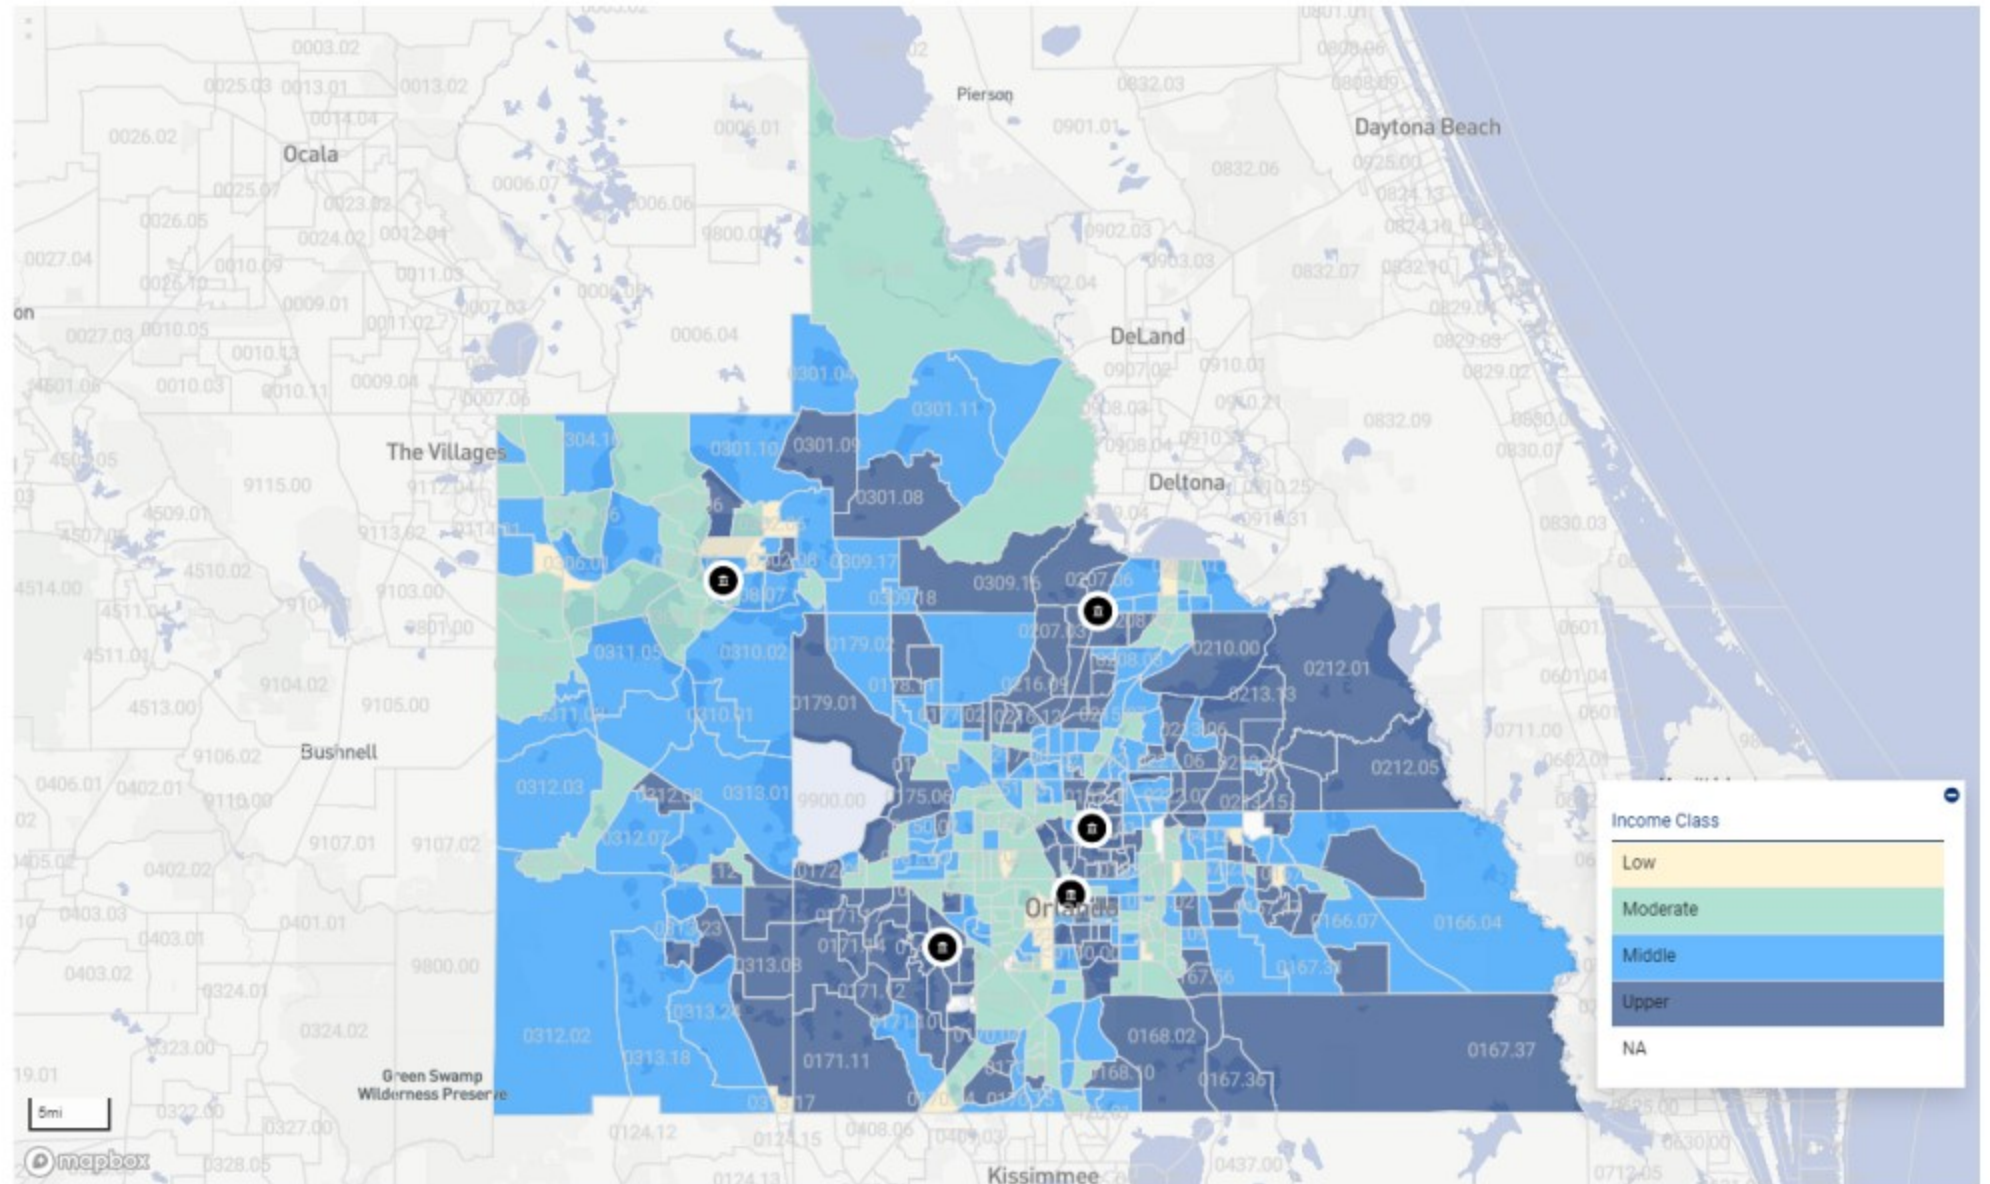

Assessment Set: 2024 UC CRA ASSESSMENT AREA

Assessment Area: NAPLES MSA

Naples MSA

Assessment Set: 2024 UC CRA ASSESSMENT AREA

Assessment Area: ORLANDO MSA

Orlando MSA

Assessment Set: 2024 UC CRA ASSESSMENT AREA

Assessment Area: PALM BAY MSA

Palm Bay MSA

Assessment Set: 2024 UC CRA ASSESSMENT AREA

Assessment Area: PANAMA CITY MSA

Panama City MSA

Assessment Set: 2024 UC CRA ASSESSMENT AREA

Assessment Area: PORT ST LUCIE MSA

Port St Lucie MSA

Assessment Set: 2023 UCB CRA ASSESSMENT AREA

Assessment Area: TAMPA MSA

Tampa MSA

Assessment Set: 2024 UC CRA ASSESSMENT AREA
Assessment Area: WEST PALM BEACH
West Palm Beach MSA

Assessment Set: 2024 UC CRA ASSESSMENT AREA

Assessment Area: DESTIN MSA

Destin MSA

Assessment Set: 2024 UC CRA ASSESSMENT AREA
Assessment Area: FORT LAUDERDALE MSA
Fort Lauderdale MSA

Assessment Set: 2024 UC CRA ASSESSMENT AREA

Assessment Area: GAINESVILLE FL MSA