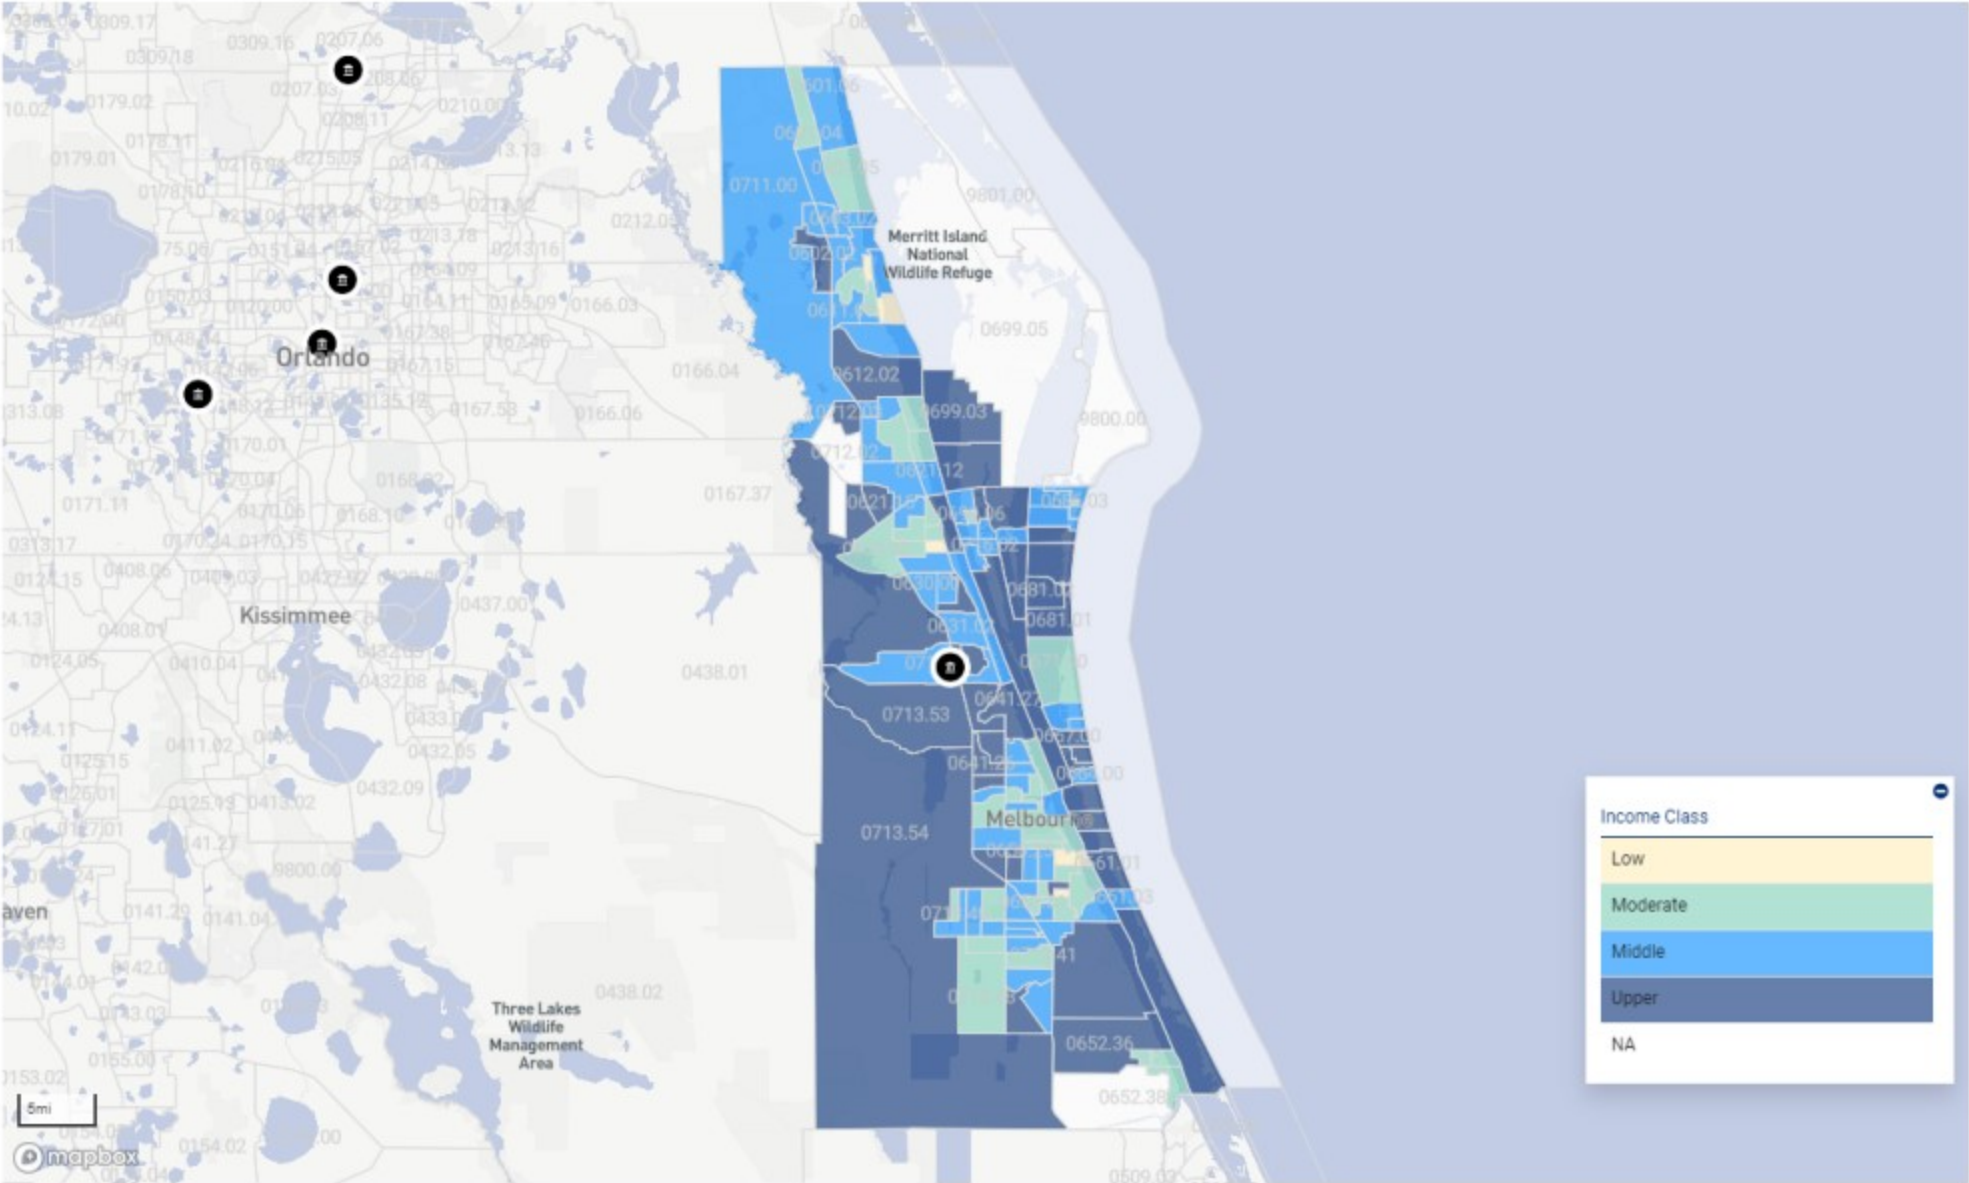

Assessment Set: 2024 UC CRA ASSESSMENT AREA

Assessment Area: NAPLES MSA

Naples MSA

Assessment Set: 2024 UC CRA ASSESSMENT AREA

Assessment Area: ORLANDO MSA

Orlando MSA

Assessment Set: 2024 UC CRA ASSESSMENT AREA

Assessment Area: PALM BAY MSA

Palm Bay MSA

Assessment Set: 2024 UC CRA ASSESSMENT AREA

Assessment Area: PANAMA CITY MSA

Panama City MSA

Assessment Set: 2024 UC CRA ASSESSMENT AREA

Assessment Area: PORT ST LUCIE MSA

Port St Lucie MSA

Assessment Set: 2023 UCB CRA ASSESSMENT AREA

Assessment Area: TAMPA MSA

Tampa MSA

Assessment Set: 2024 UC CRA ASSESSMENT AREA
Assessment Area: WEST PALM BEACH
West Palm Beach MSA

Assessment Set: 2024 UC CRA ASSESSMENT AREA

Assessment Area: DESTIN MSA

Destin MSA

Assessment Set: 2024 UC CRA ASSESSMENT AREA
Assessment Area: FORT LAUDERDALE MSA
Fort Lauderdale MSA

Assessment Set: 2024 UC CRA ASSESSMENT AREA

Assessment Area: GAINESVILLE FL MSA