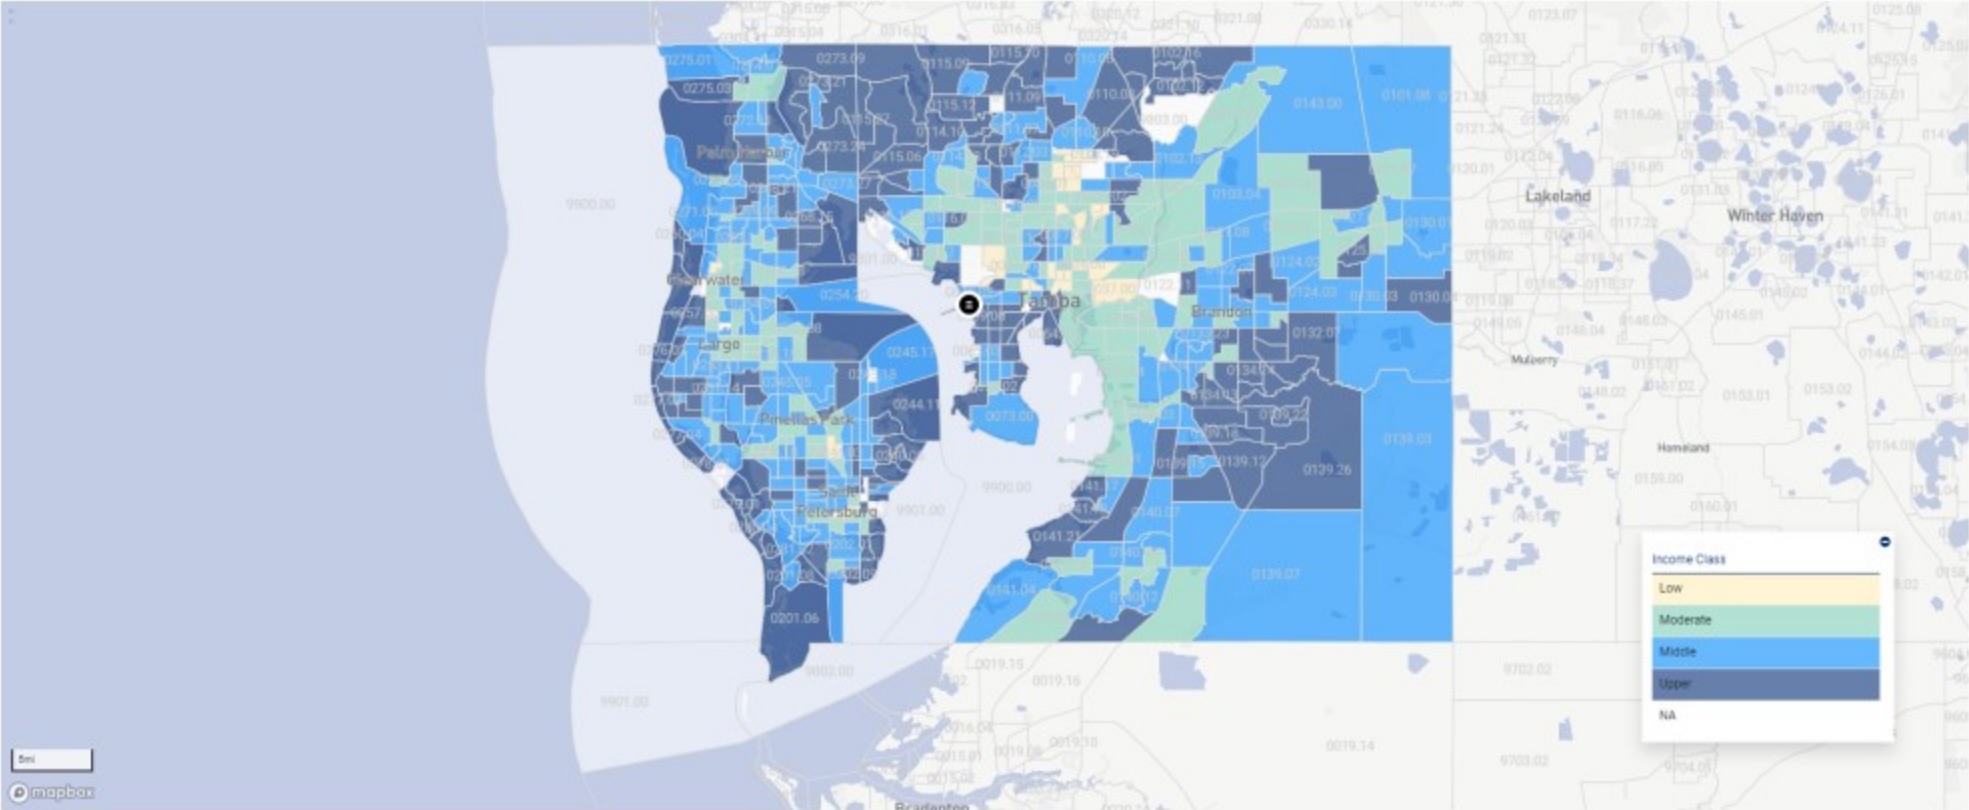

Assessment Area: PALM BAY MSA

Palm Bay MSA

Assessment Set: 2024 UC CRA ASSESSMENT AREA

Assessment Area: PANAMA CITY MSA

Panama City MSA

Assessment Set: 2024 UC CRA ASSESSMENT AREA

Assessment Area: PORT ST LUCIE MSA

Port St Lucie MSA

Assessment Set: 2023 UCB CRA ASSESSMENT AREA

Assessment Area: TAMPA MSA

Tampa MSA

Assessment Set: 2024 UC CRA ASSESSMENT AREA
Assessment Area: WEST PALM BEACH
West Palm Beach MSA

Assessment Set: 2024 UC CRA ASSESSMENT AREA

Assessment Area: DESTIN MSA

Destin MSA

Assessment Set: 2024 UC CRA ASSESSMENT AREA
Assessment Area: FORT LAUDERDALE MSA
Fort Lauderdale MSA

Assessment Set: 2024 UC CRA ASSESSMENT AREA

Assessment Area: GAINESVILLE FL MSA