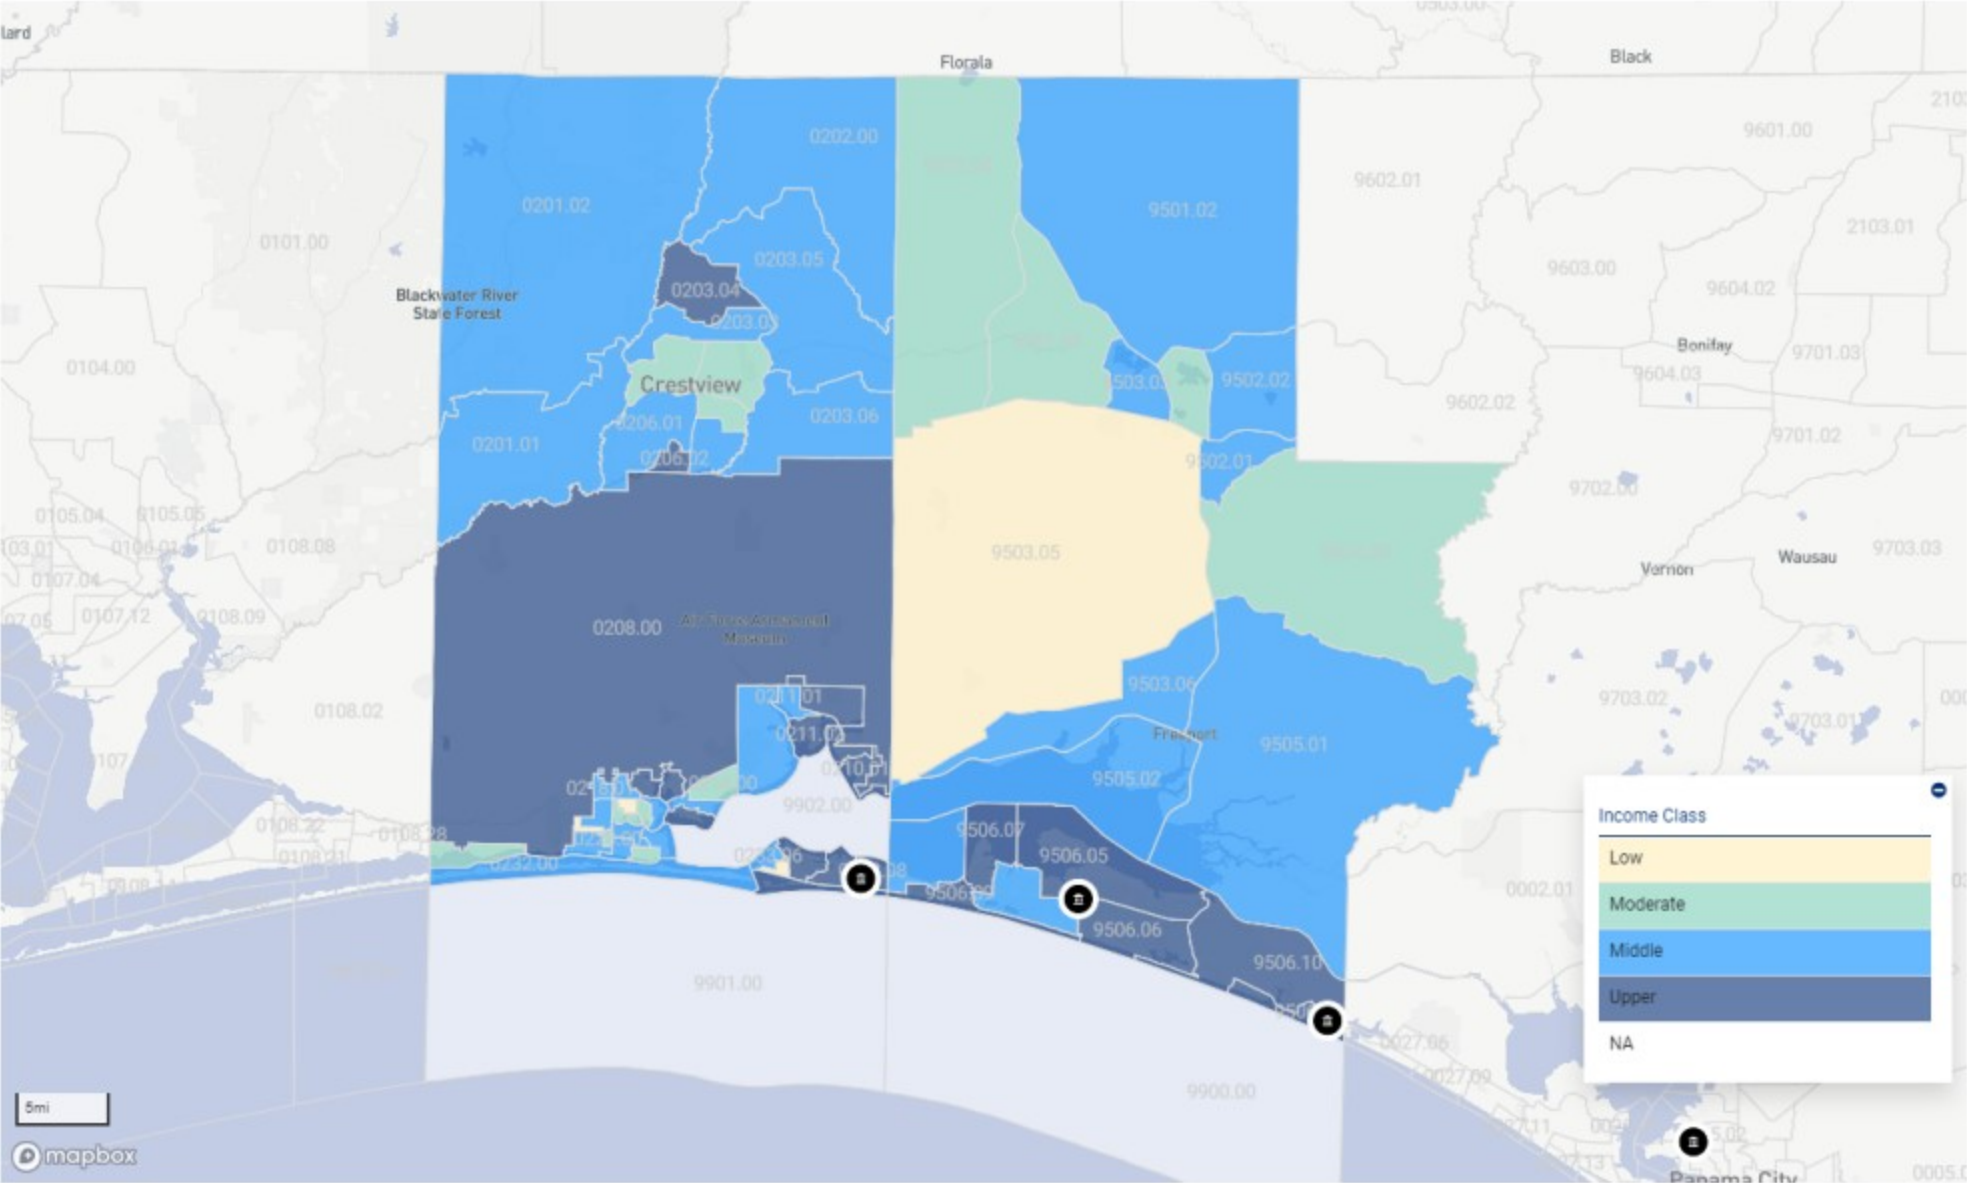

Assessment Area: PALM BAY MSA

Palm Bay MSA

Assessment Set: 2024 UC CRA ASSESSMENT AREA

Assessment Area: PANAMA CITY MSA

Panama City MSA

Assessment Set: 2024 UC CRA ASSESSMENT AREA

Assessment Area: PORT ST LUCIE MSA

Port St Lucie MSA

Assessment Set: 2023 UCB CRA ASSESSMENT AREA

Assessment Area: TAMPA MSA

Tampa MSA

Assessment Set: 2024 UC CRA ASSESSMENT AREA
Assessment Area: WEST PALM BEACH
West Palm Beach MSA

Assessment Set: 2024 UC CRA ASSESSMENT AREA

Assessment Area: DESTIN MSA

Destin MSA

Assessment Set: 2024 UC CRA ASSESSMENT AREA
Assessment Area: FORT LAUDERDALE MSA
Fort Lauderdale MSA

Assessment Set: 2024 UC CRA ASSESSMENT AREA

Assessment Area: GAINESVILLE FL MSA