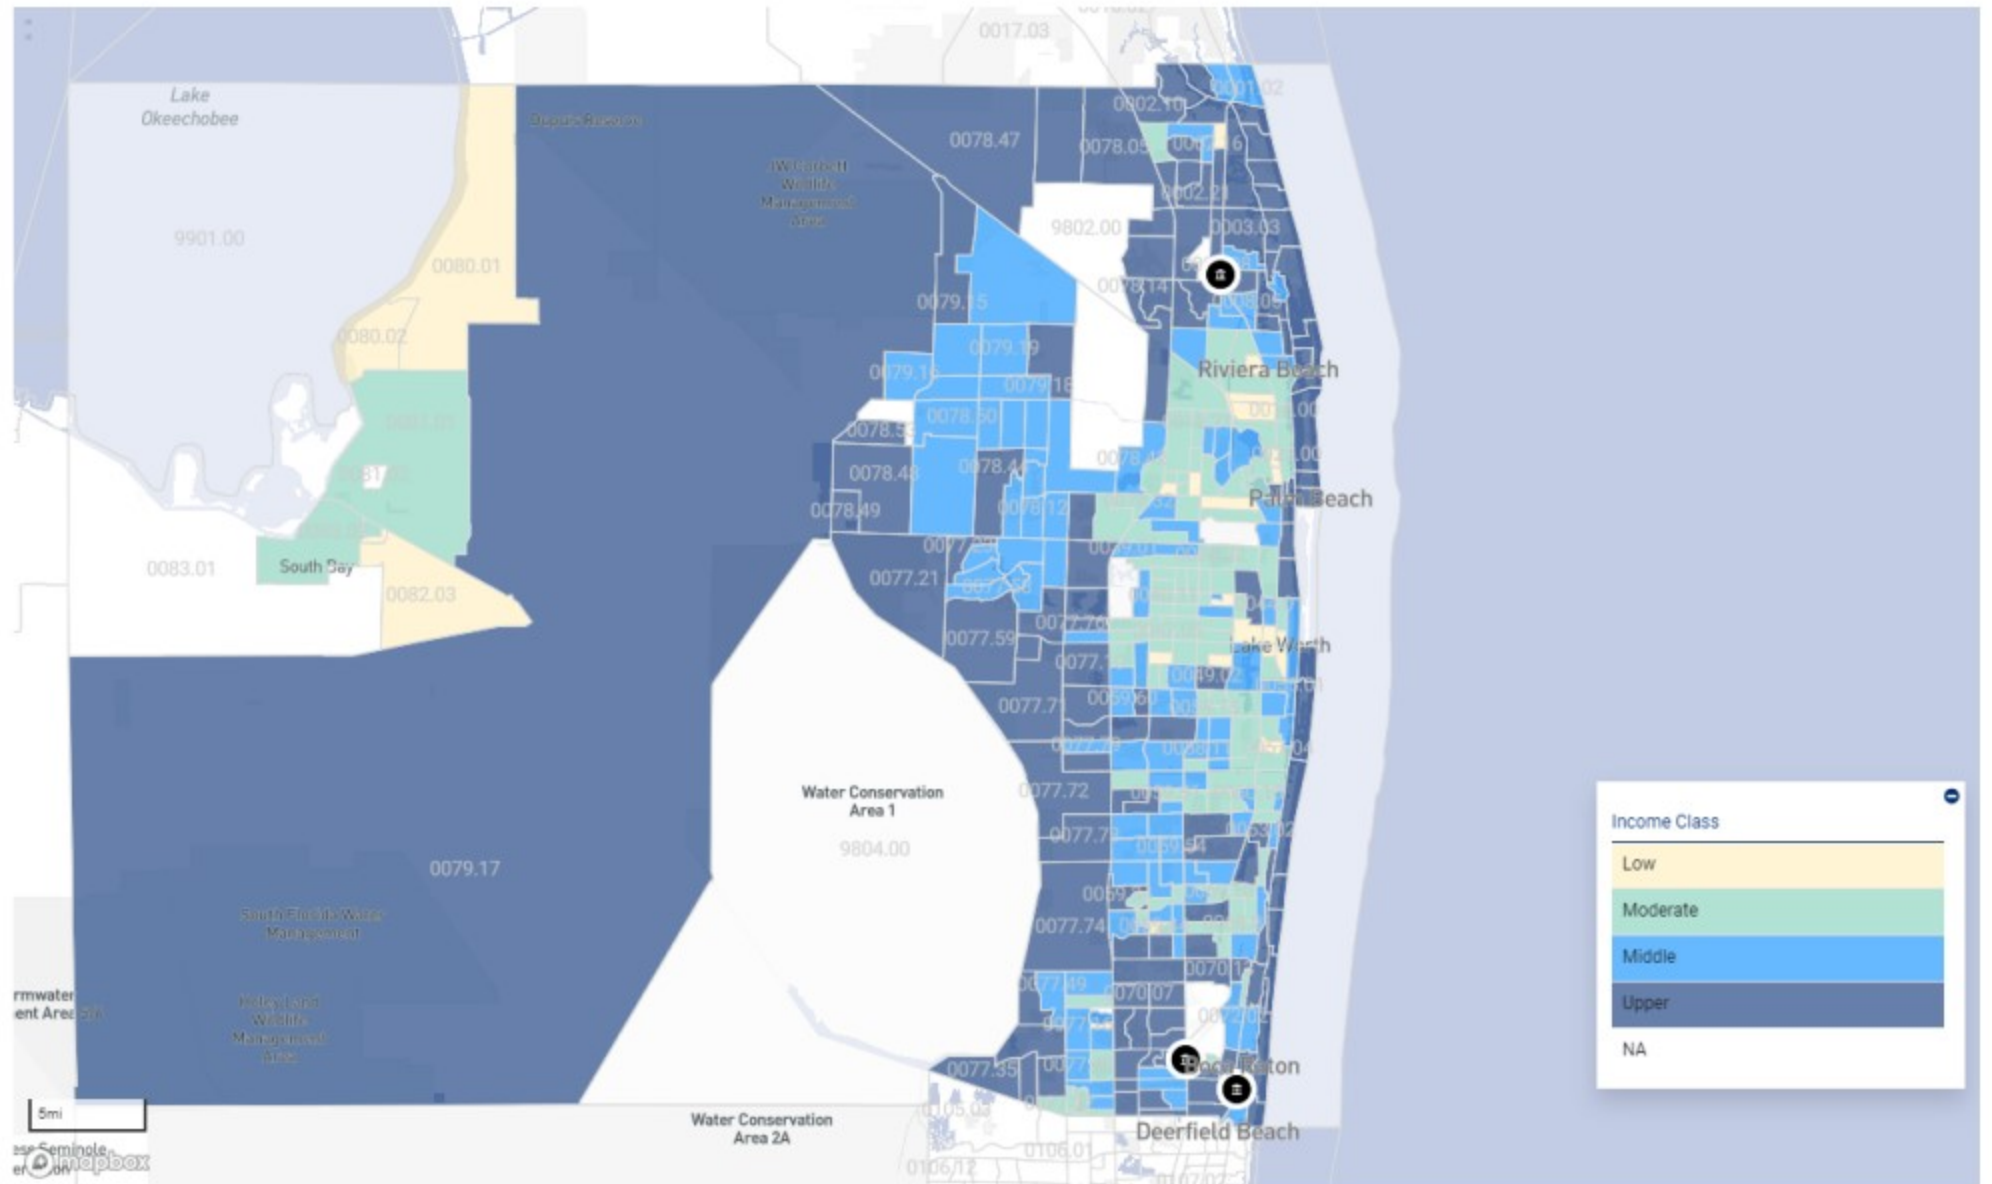

Assessment Area: PALM BAY MSA

Palm Bay MSA

Assessment Set: 2024 UC CRA ASSESSMENT AREA

Assessment Area: PANAMA CITY MSA

Panama City MSA

Assessment Set: 2024 UC CRA ASSESSMENT AREA

Assessment Area: PORT ST LUCIE MSA

Port St Lucie MSA

Assessment Set: 2023 UCB CRA ASSESSMENT AREA

Assessment Area: TAMPA MSA

Tampa MSA

Assessment Set: 2024 UC CRA ASSESSMENT AREA
Assessment Area: WEST PALM BEACH
West Palm Beach MSA

Assessment Set: 2024 UC CRA ASSESSMENT AREA

Assessment Area: DESTIN MSA

Destin MSA

Assessment Set: 2024 UC CRA ASSESSMENT AREA
Assessment Area: FORT LAUDERDALE MSA
Fort Lauderdale MSA

Assessment Set: 2024 UC CRA ASSESSMENT AREA

Assessment Area: GAINESVILLE FL MSA