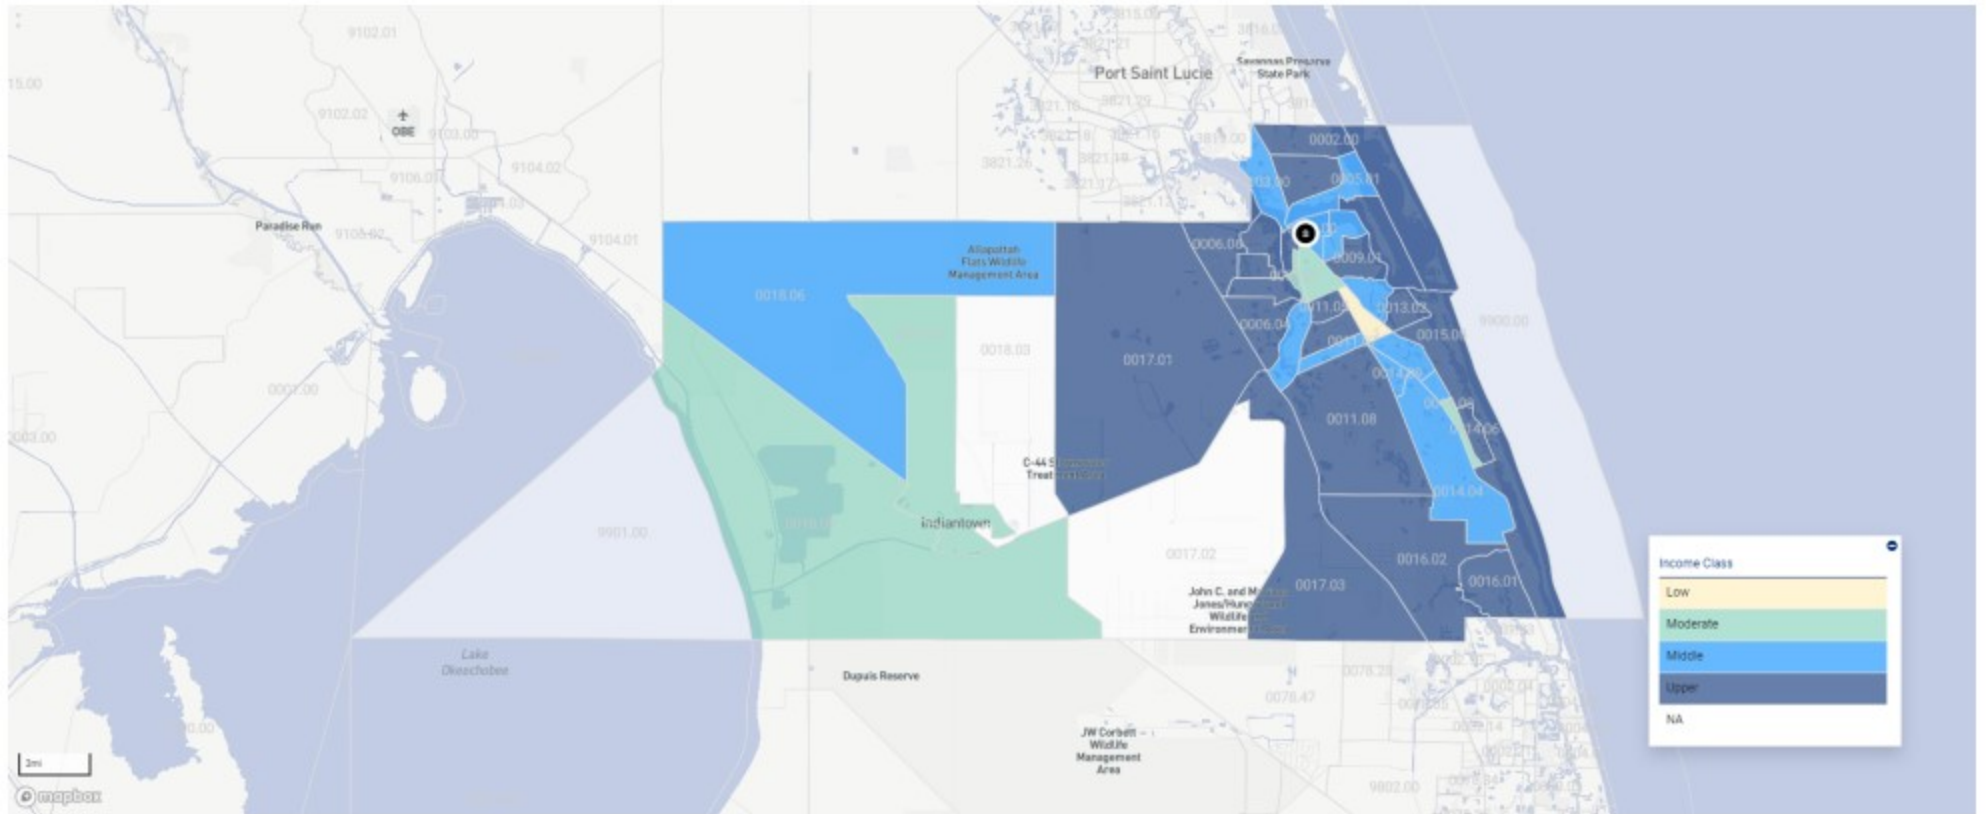

Assessment Area: PALM BAY MSA

Palm Bay MSA

Assessment Set: 2024 UC CRA ASSESSMENT AREA

Assessment Area: PANAMA CITY MSA

Panama City MSA

Assessment Set: 2024 UC CRA ASSESSMENT AREA

Assessment Area: PORT ST LUCIE MSA

Port St Lucie MSA

Assessment Set: 2023 UCB CRA ASSESSMENT AREA

Assessment Area: TAMPA MSA

Tampa MSA

Assessment Set: 2024 UC CRA ASSESSMENT AREA
Assessment Area: WEST PALM BEACH
West Palm Beach MSA

Assessment Set: 2024 UC CRA ASSESSMENT AREA

Assessment Area: DESTIN MSA

Destin MSA

Assessment Set: 2024 UC CRA ASSESSMENT AREA
Assessment Area: FORT LAUDERDALE MSA
Fort Lauderdale MSA

Assessment Set: 2024 UC CRA ASSESSMENT AREA

Assessment Area: GAINESVILLE FL MSA