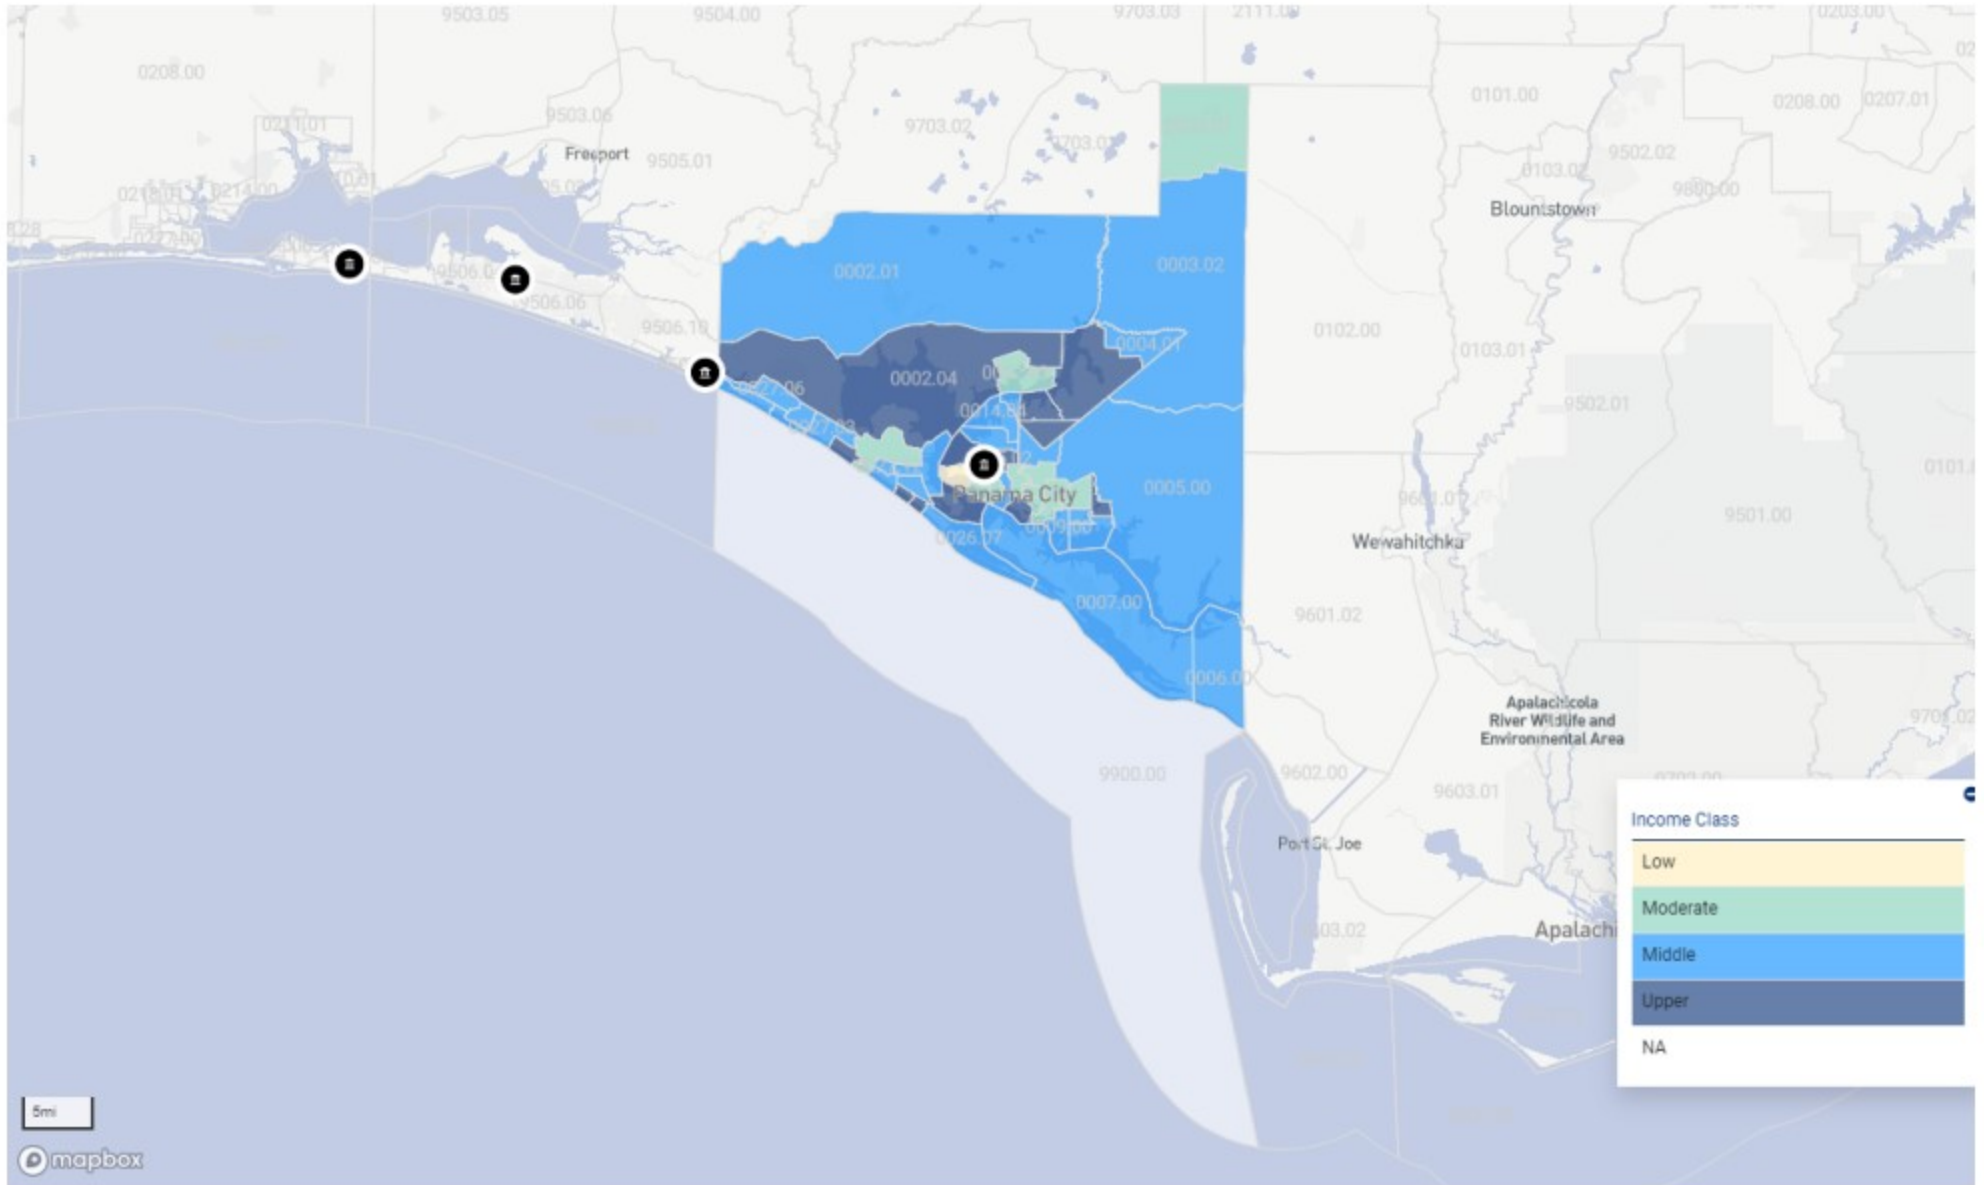

Assessment Area: PALM BAY MSA

Palm Bay MSA

Assessment Set: 2024 UC CRA ASSESSMENT AREA

Assessment Area: PANAMA CITY MSA

Panama City MSA

Assessment Set: 2024 UC CRA ASSESSMENT AREA

Assessment Area: PORT ST LUCIE MSA

Port St Lucie MSA

Assessment Set: 2023 UCB CRA ASSESSMENT AREA

Assessment Area: TAMPA MSA

Tampa MSA

Assessment Set: 2024 UC CRA ASSESSMENT AREA
Assessment Area: WEST PALM BEACH
West Palm Beach MSA

Assessment Set: 2024 UC CRA ASSESSMENT AREA

Assessment Area: DESTIN MSA

Destin MSA

Assessment Set: 2024 UC CRA ASSESSMENT AREA
Assessment Area: FORT LAUDERDALE MSA
Fort Lauderdale MSA

Assessment Set: 2024 UC CRA ASSESSMENT AREA

Assessment Area: GAINESVILLE FL MSA