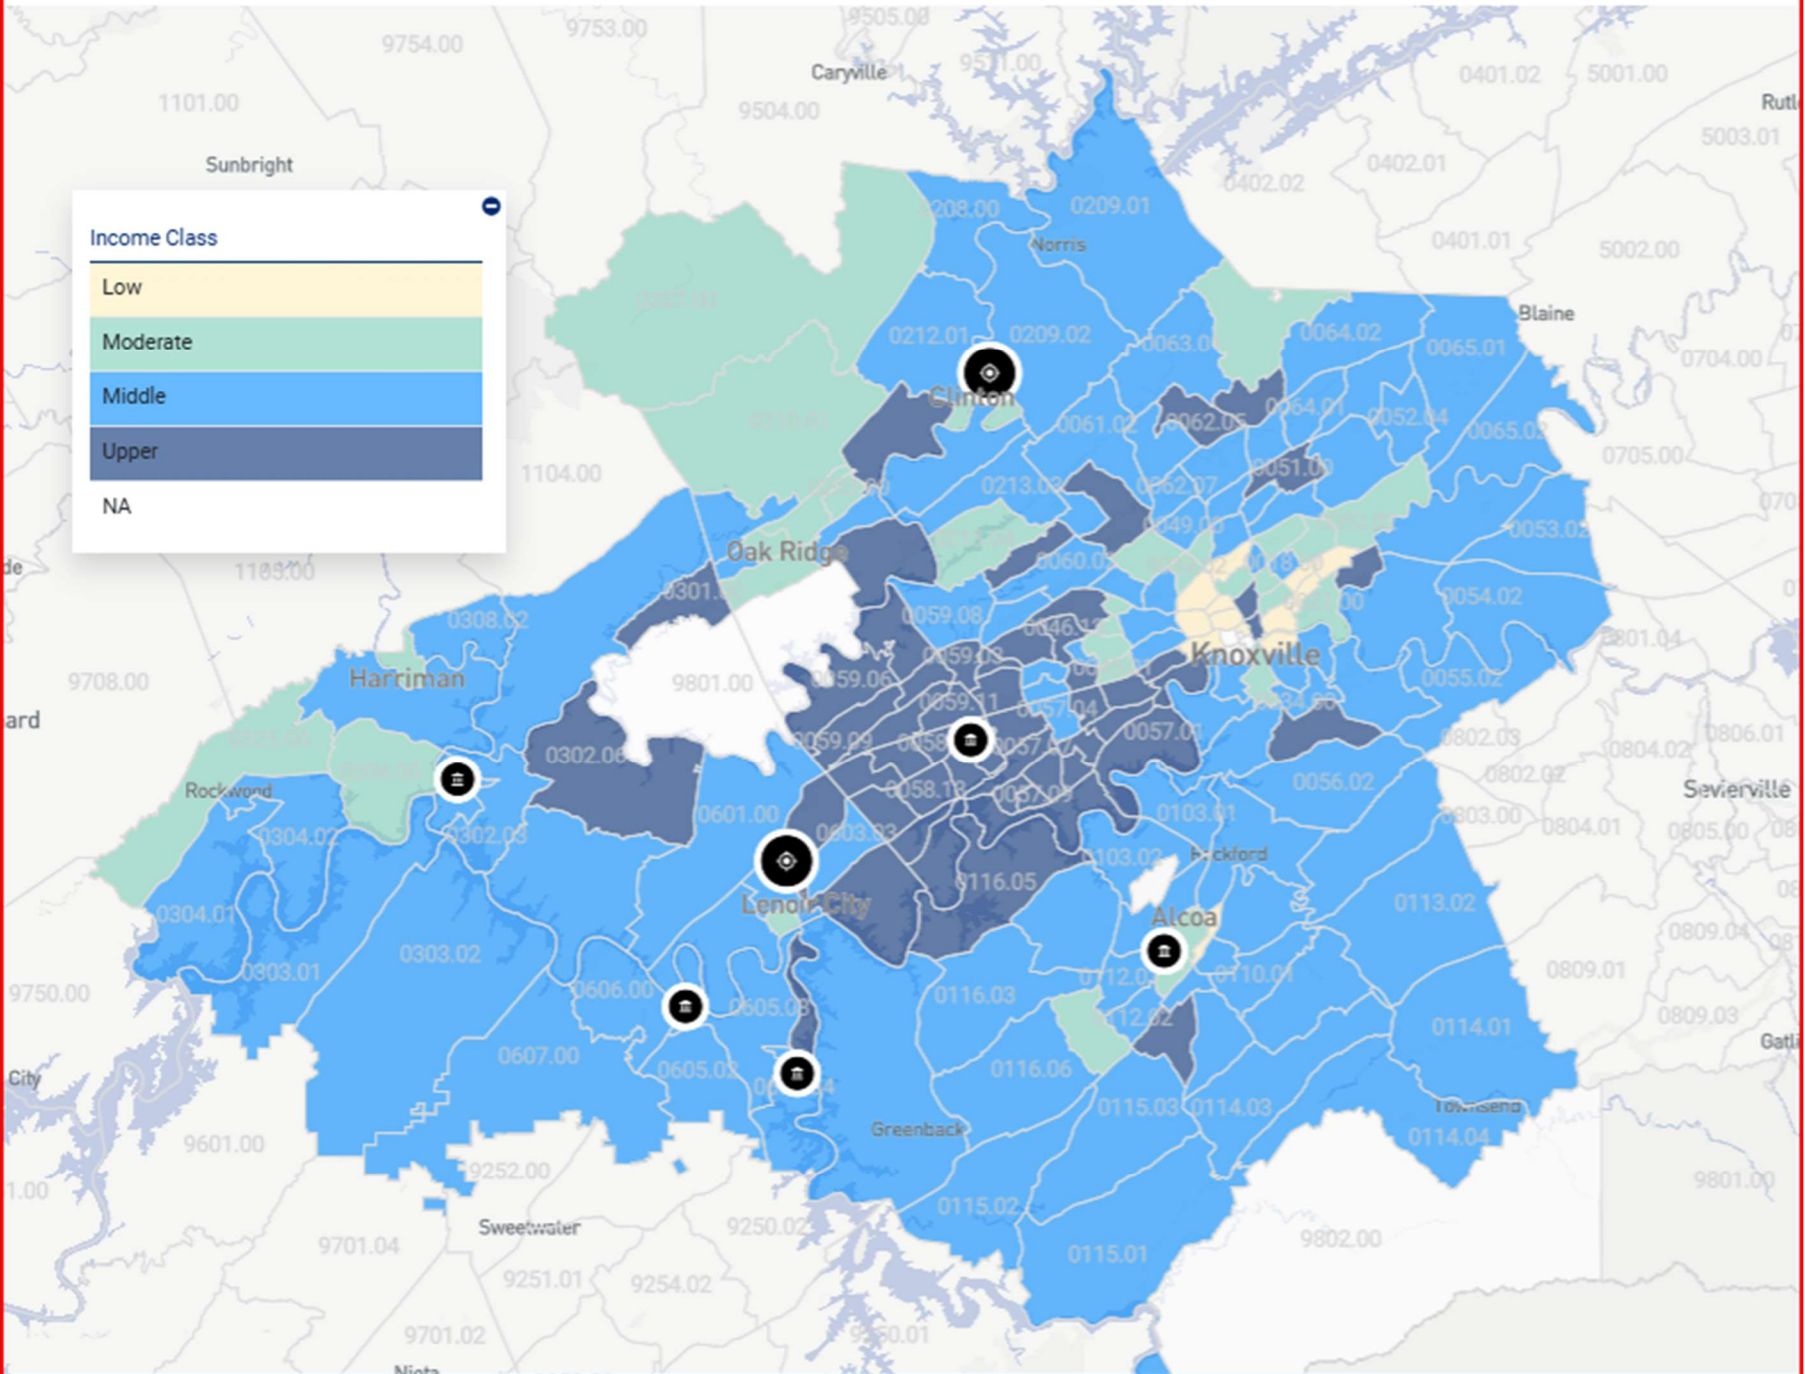

Assessment Area: CLARKSVILLE MSA

Assessment Area: KNOXVILLE, TN MSA

Assessment Area: NASHVILLE-DAVIDSON-MURFREESBORO-FRANKLIN, TN MSA