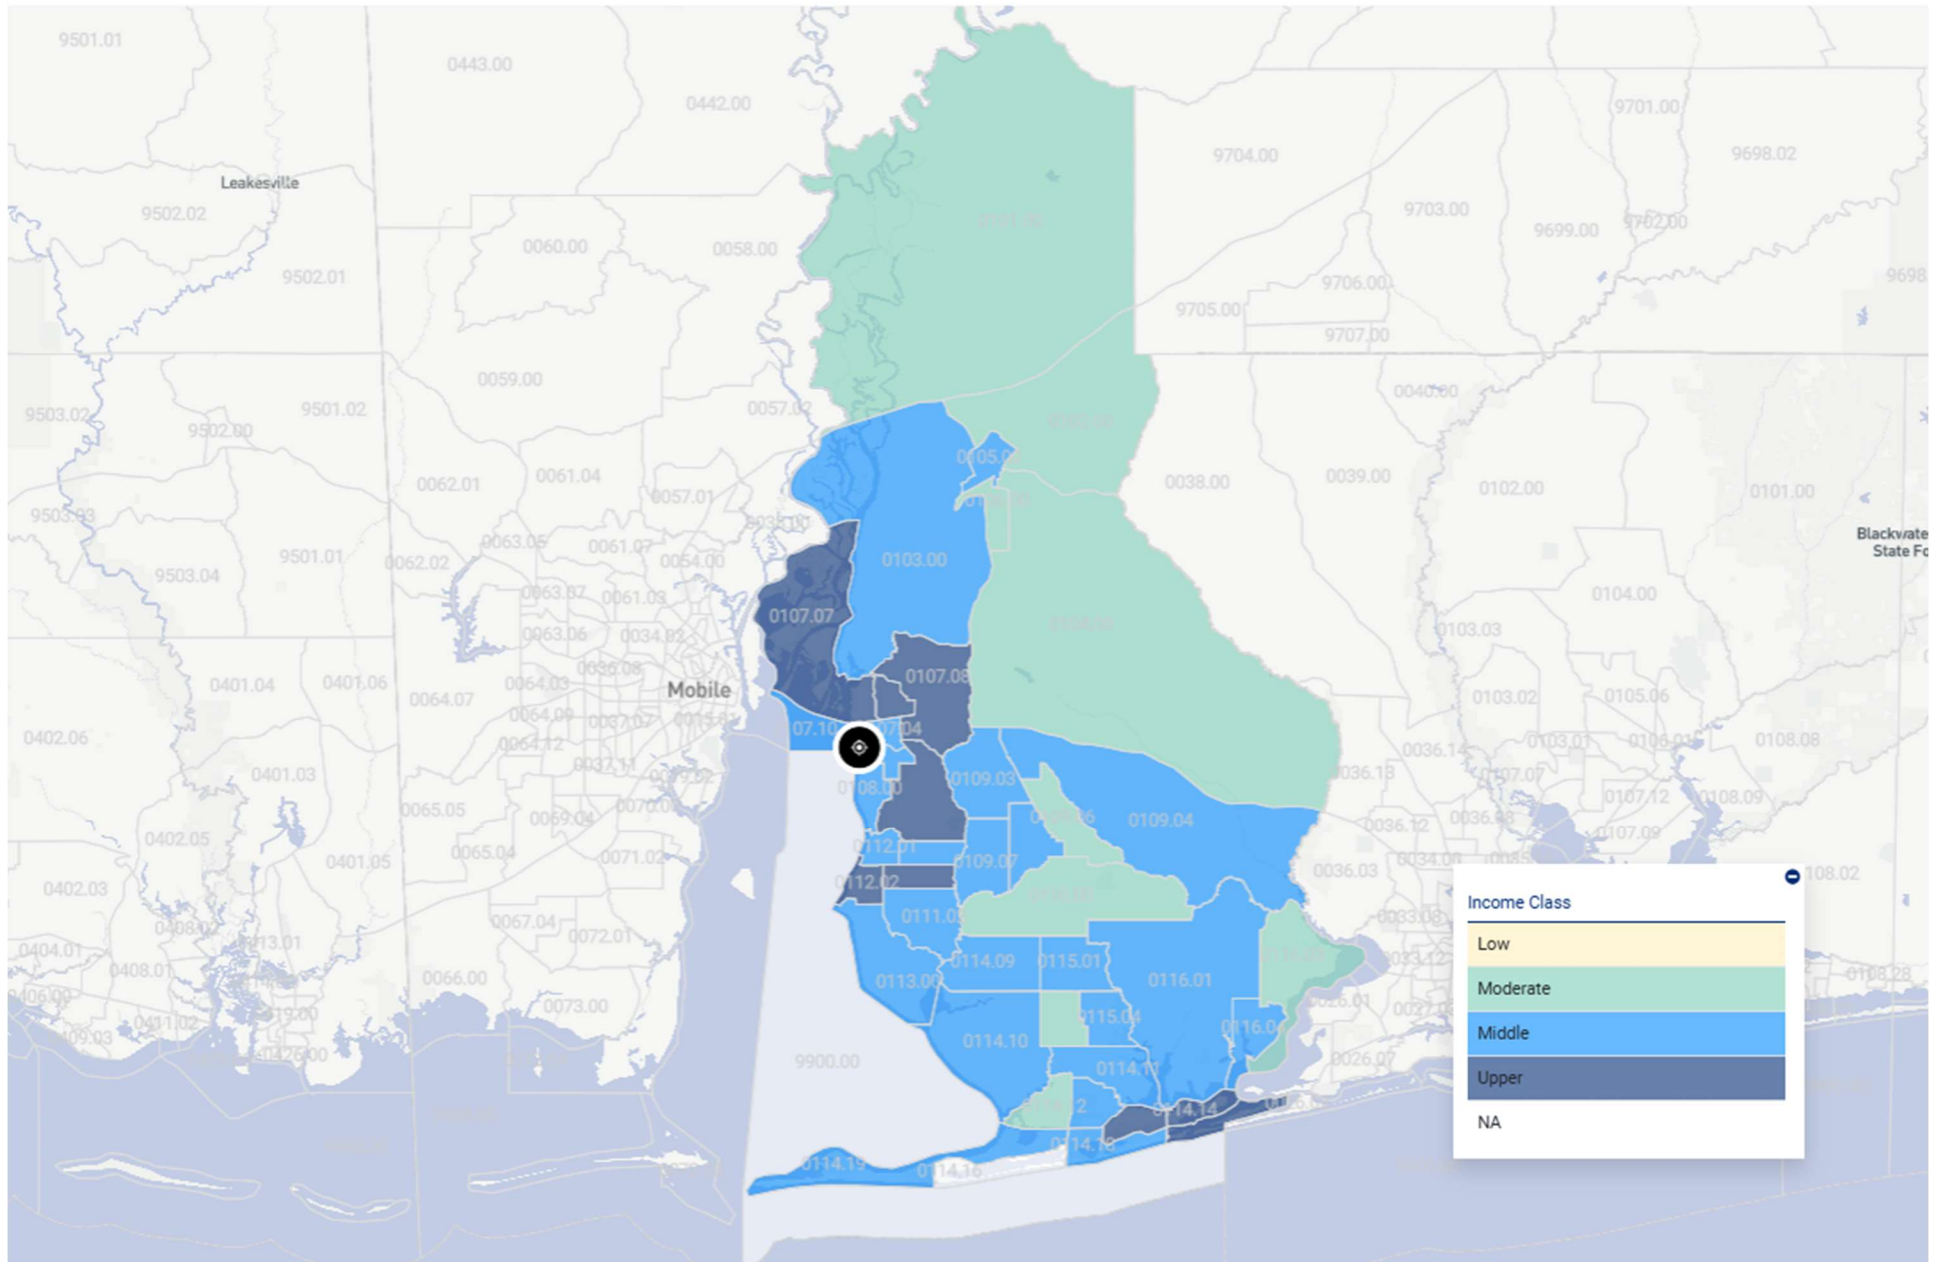

Assessment Area: DAPHNE-FAIRHOPE-FOLEY, AL MSA

Assessment Area: TUSCALOOSA, AL MSA

Assessment Area: 290 HUNTSVILLE-DECATUR-ALBANY CSA