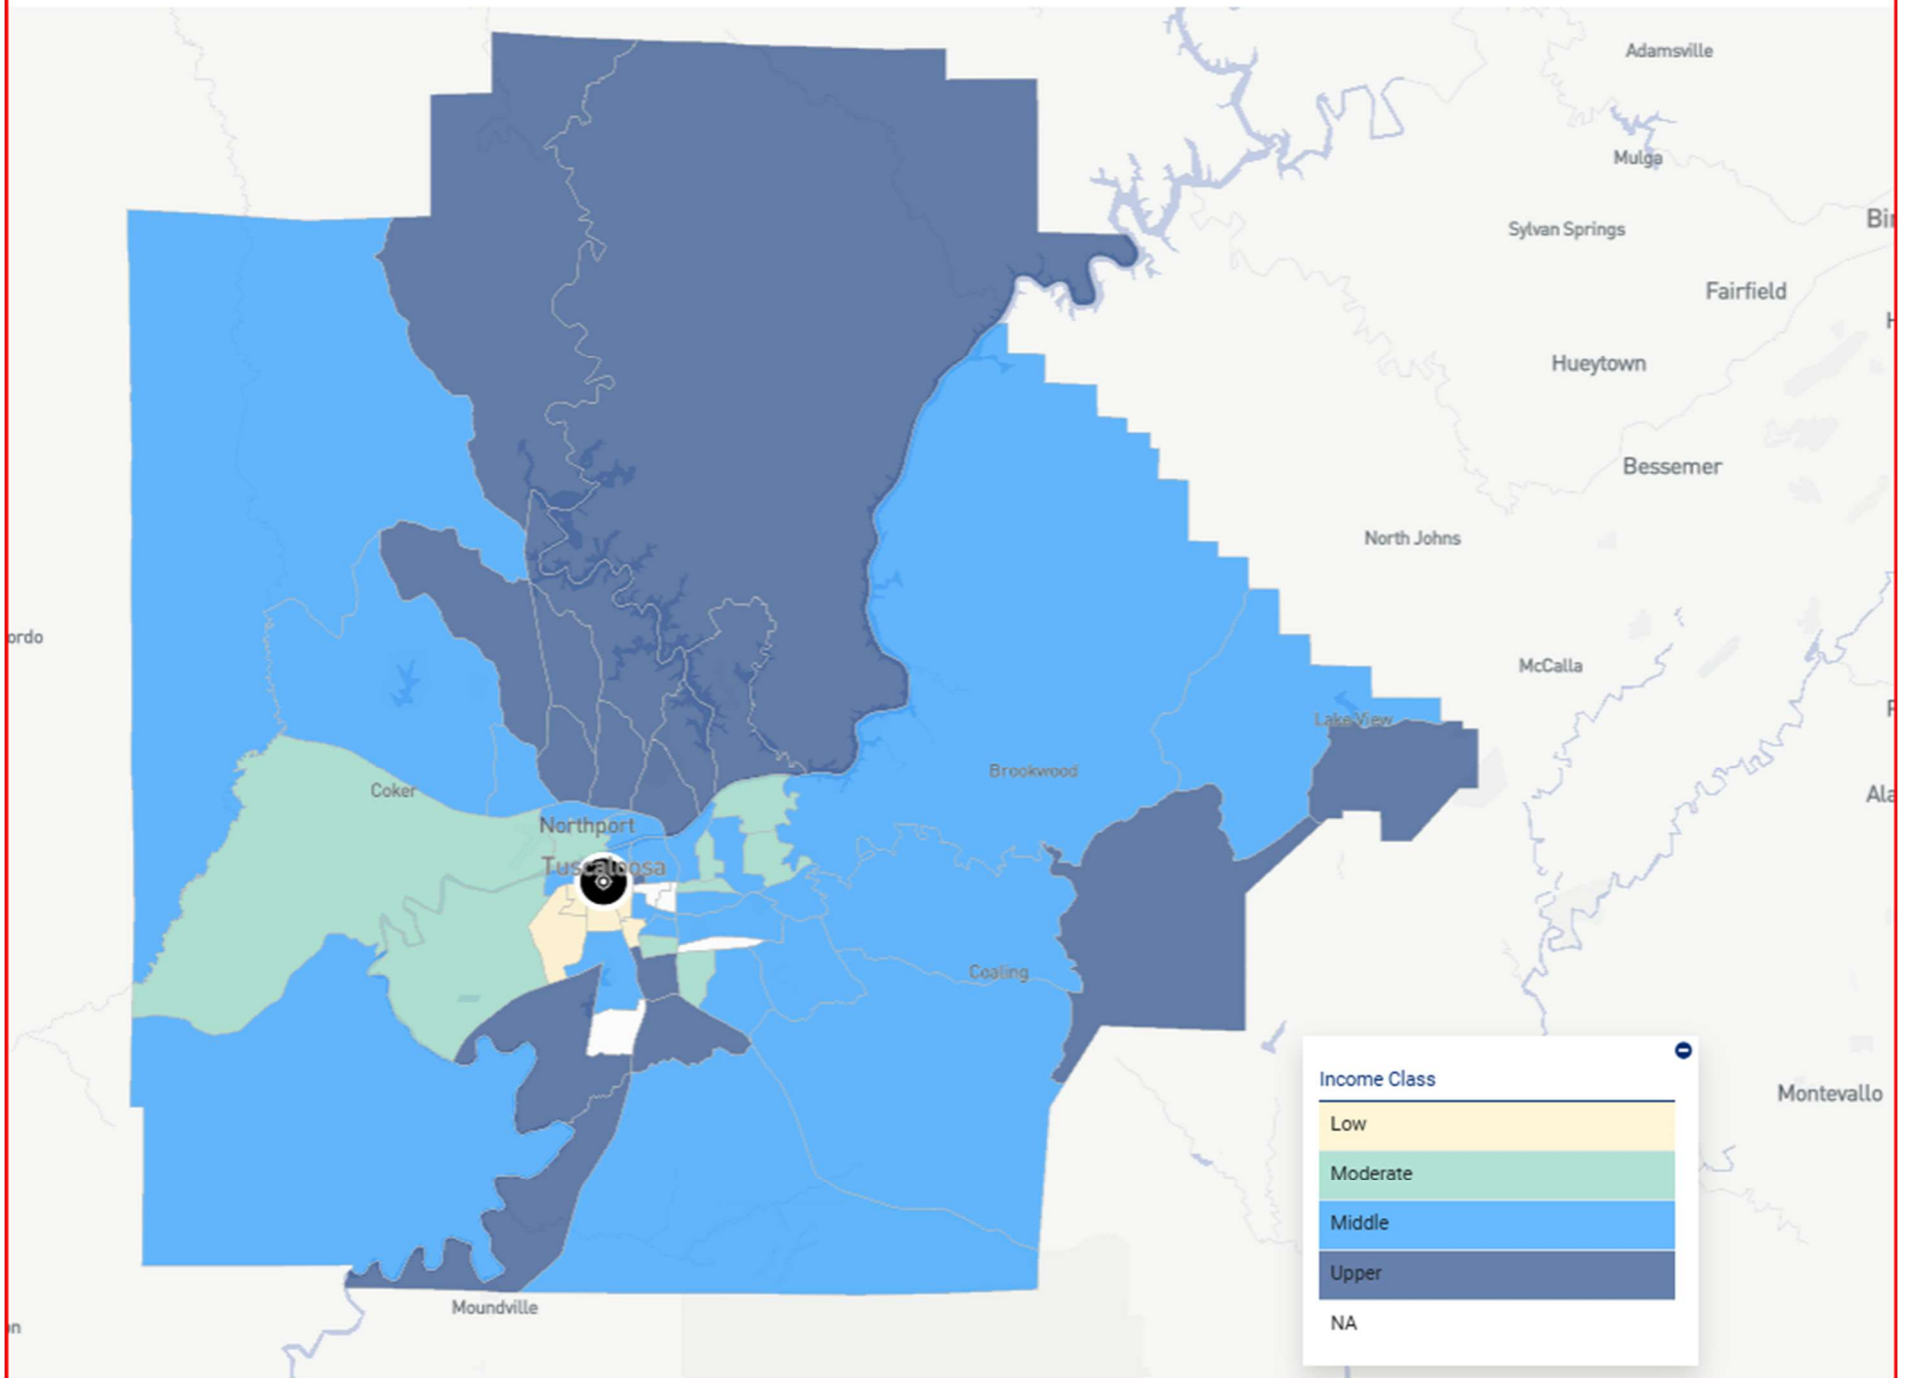

Assessment Area: DAPHNE-FAIRHOPE-FOLEY, AL MSA

Assessment Area: TUSCALOOSA, AL MSA

Assessment Area: 290 HUNTSVILLE-DECATUR-ALBANY CSA