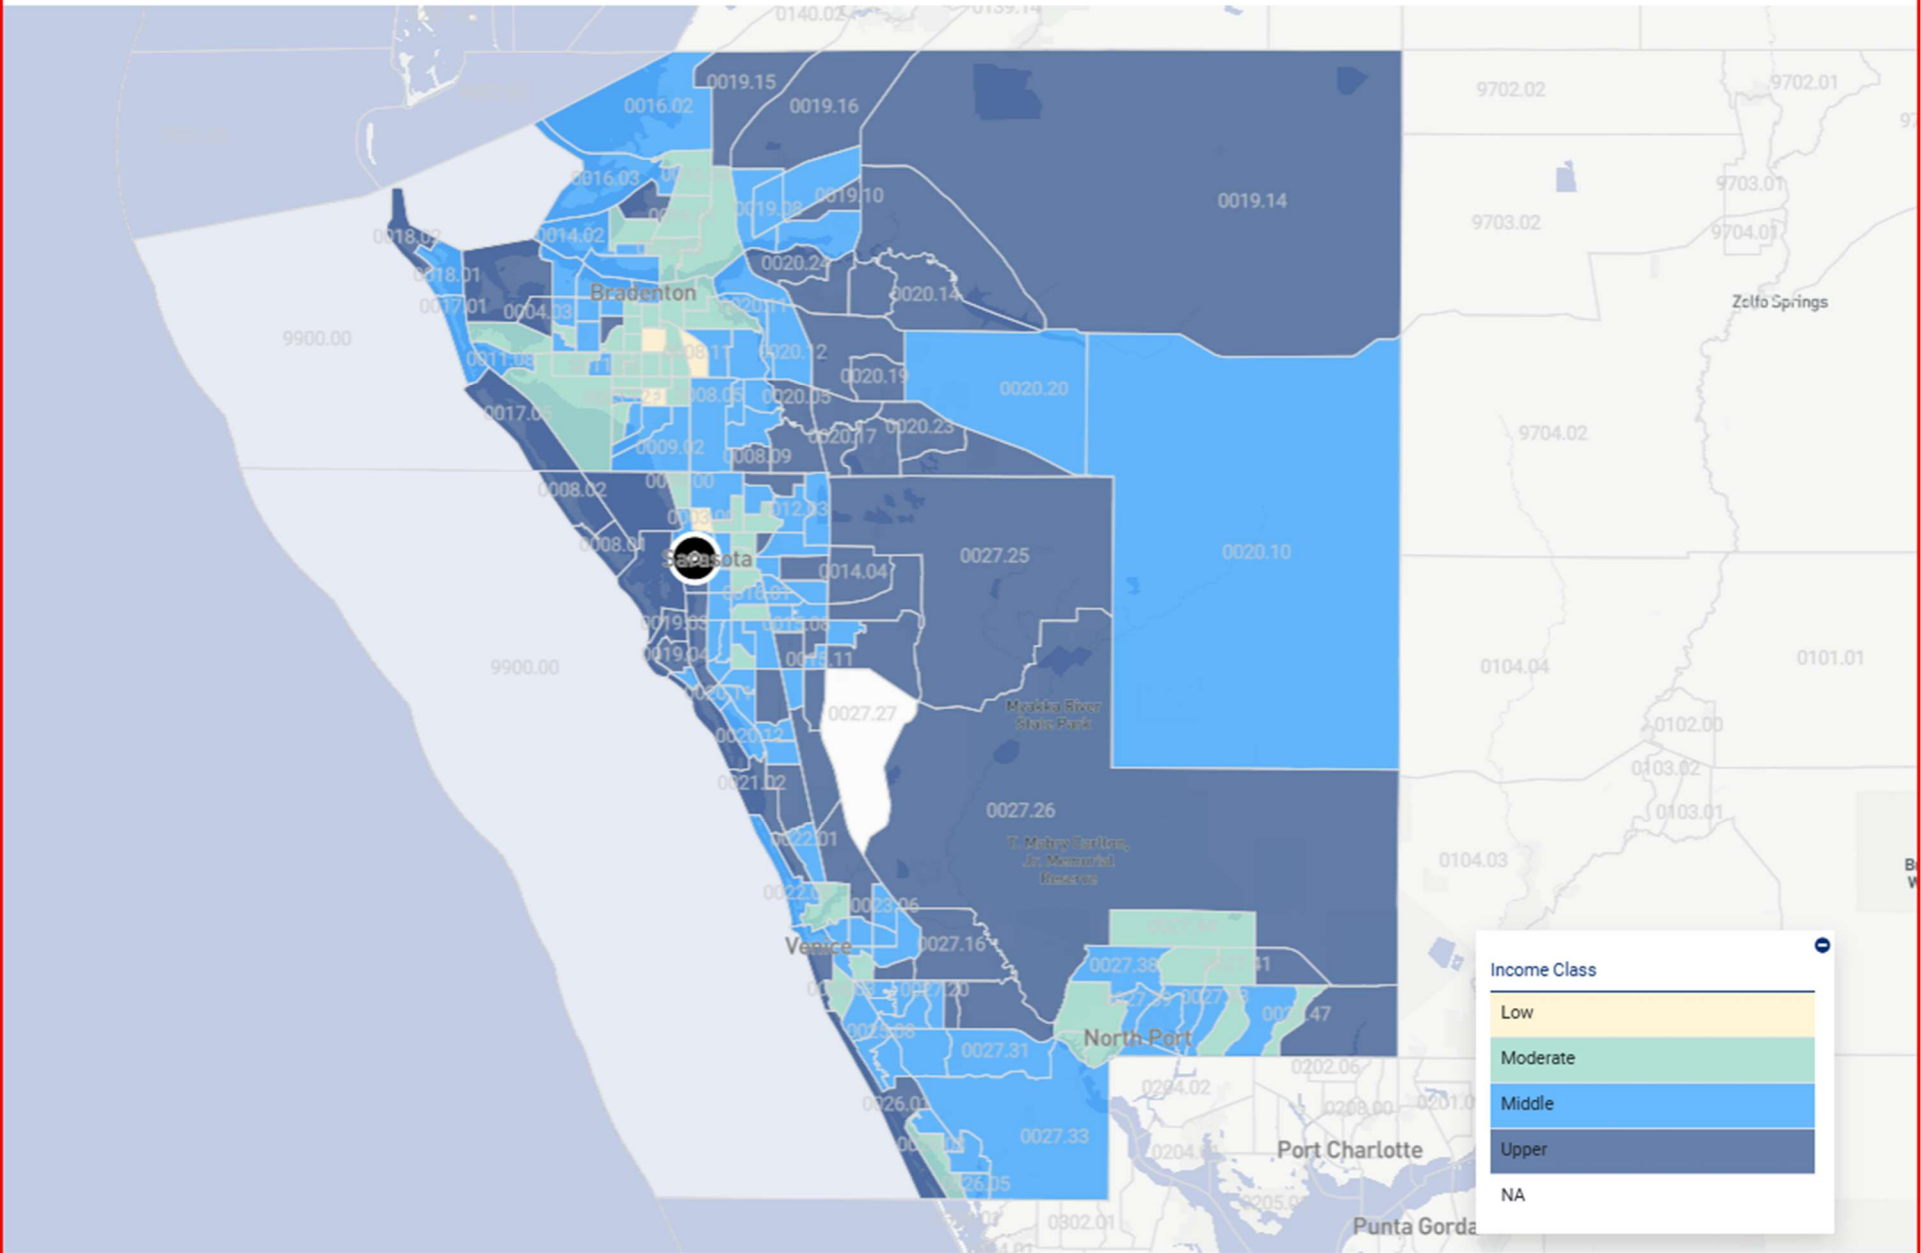

Assessment Area: 370 MIAMI-PORT ST. LUCIE-FORT LAUDERDALE CSA

Assessment Area: CRESTVIEW-FORT WALTON BEACH-DESTIN, FL MSA

Assessment Area: JACKSONVILLE, FL MSA

Assessment Area: NORTH PORT-BRADENTON-SARASOTA, FL MSA

Assessment Area: ORLANDO-KISSIMMEE-SANFORD, FL MSA

Assessment Area: PALM BAY-MELBOURNE-TITUSVILLE, FL MSA

Assessment Area: PANAMA CITY, FL MSA