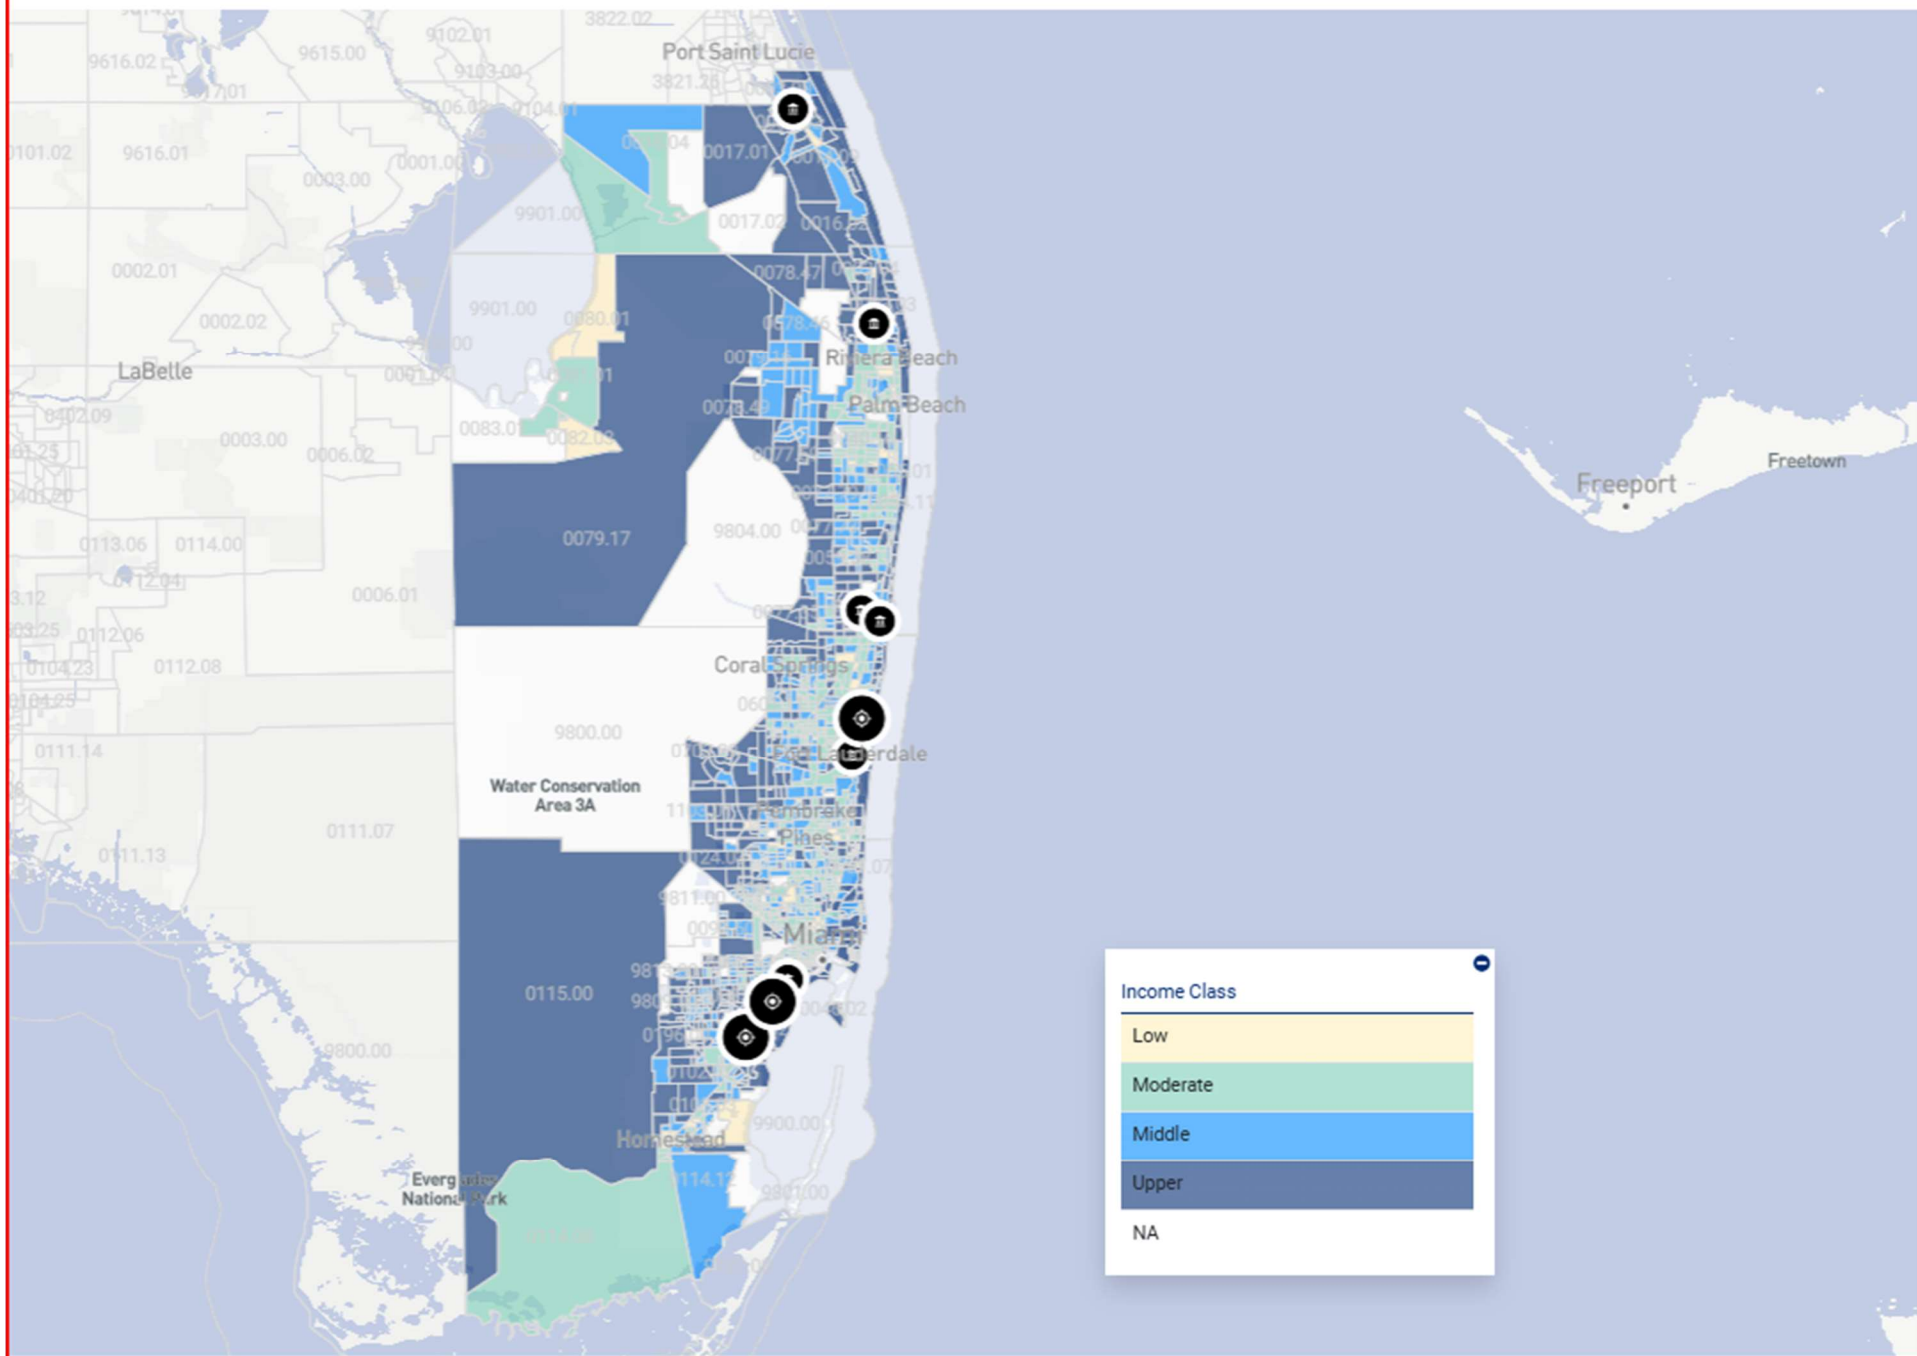

Assessment Area: 370 MIAMI-PORT ST. LUCIE-FORT LAUDERDALE CSA

Assessment Area: CRESTVIEW-FORT WALTON BEACH-DESTIN, FL MSA

Assessment Area: JACKSONVILLE, FL MSA

Assessment Area: NORTH PORT-BRADENTON-SARASOTA, FL MSA

Assessment Area: ORLANDO-KISSIMMEE-SANFORD, FL MSA

Assessment Area: PALM BAY-MELBOURNE-TITUSVILLE, FL MSA

Assessment Area: PANAMA CITY, FL MSA