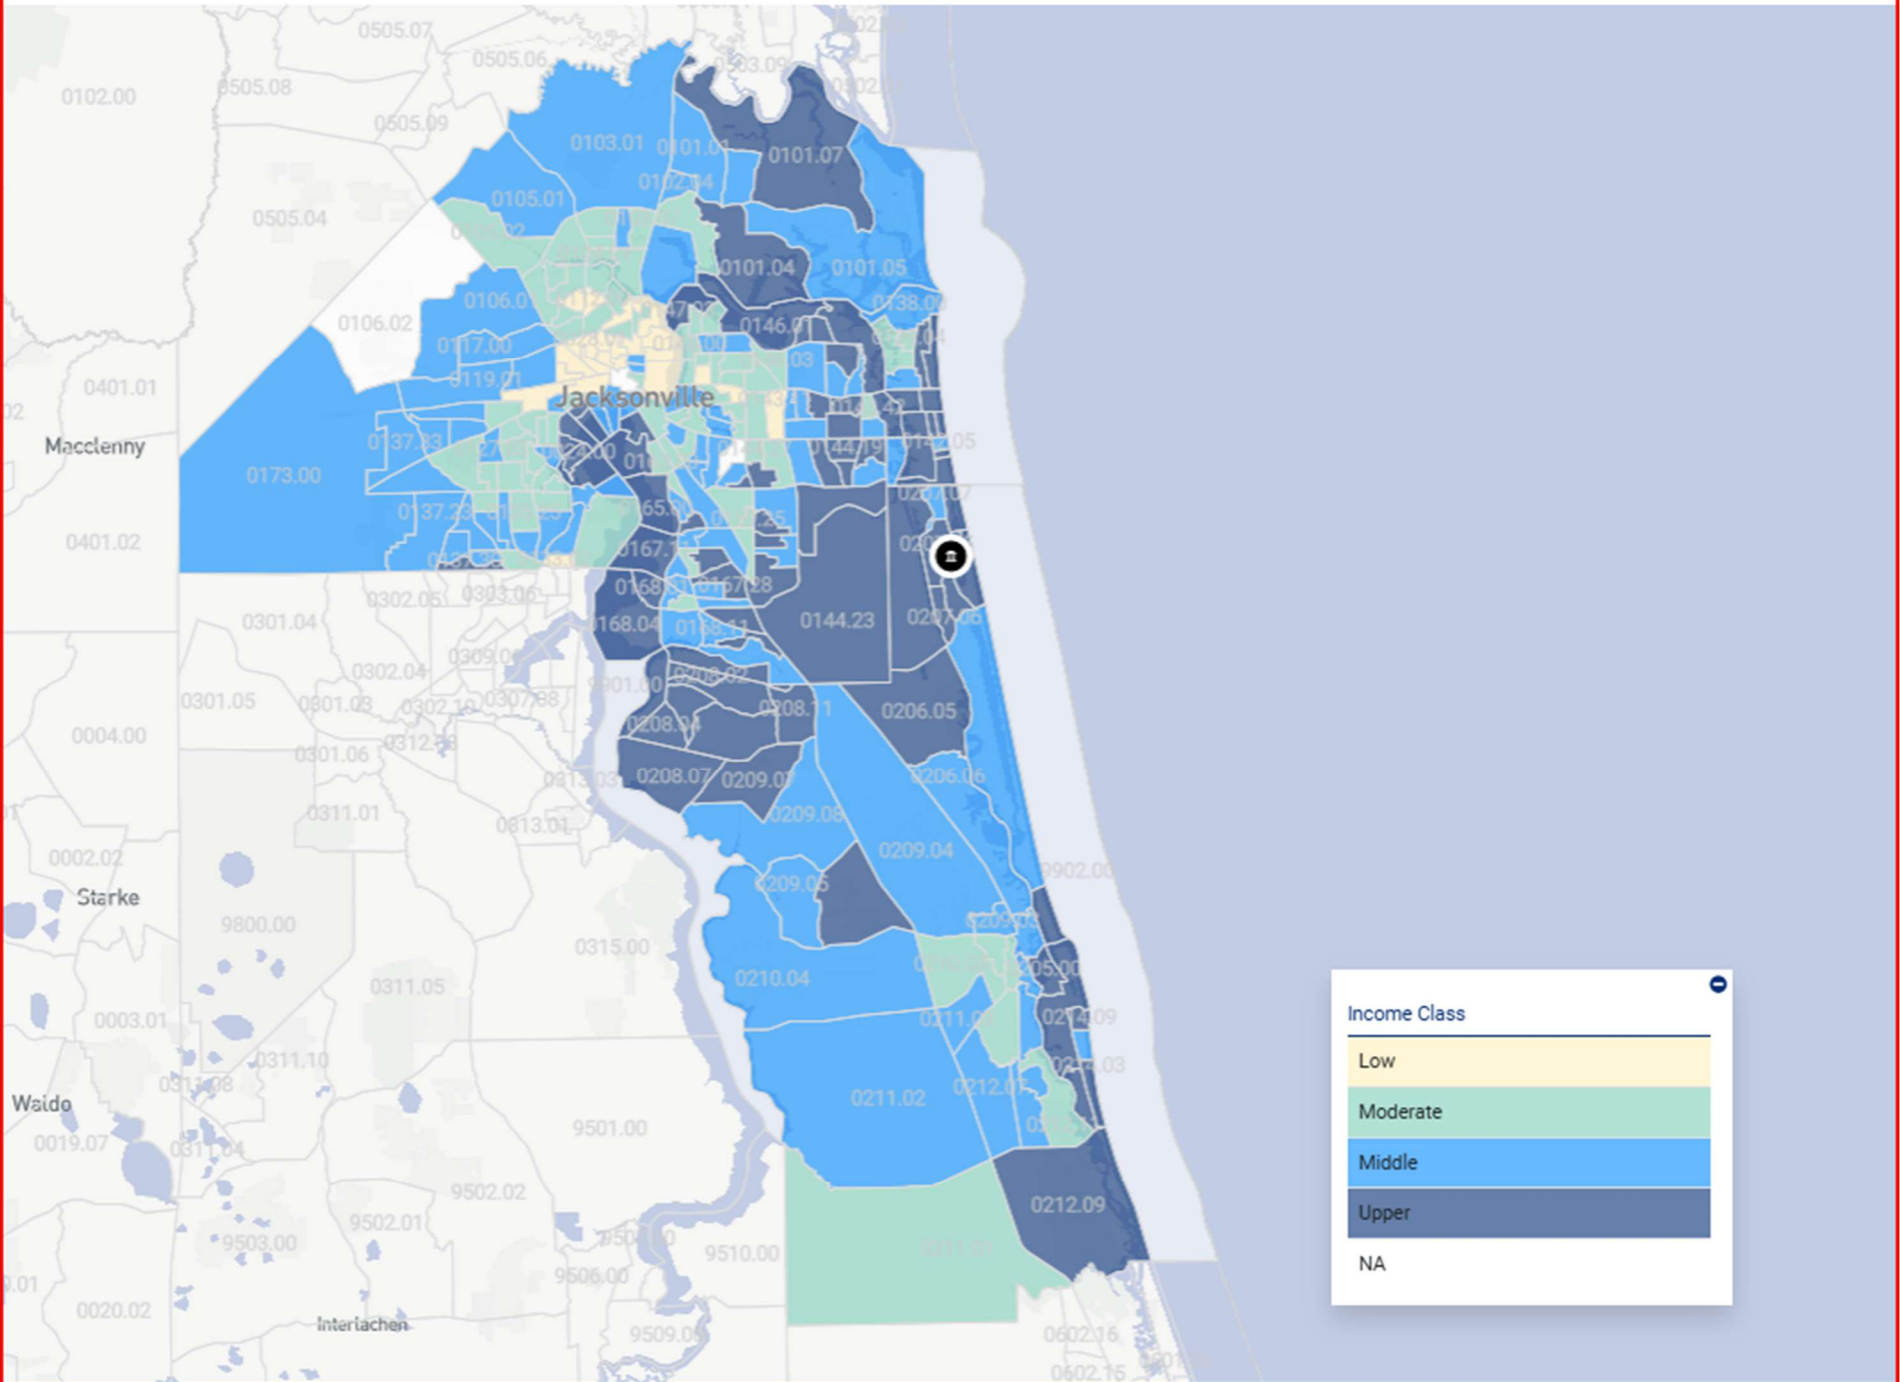

Assessment Area: 370 MIAMI-PORT ST. LUCIE-FORT LAUDERDALE CSA

Assessment Area: CRESTVIEW-FORT WALTON BEACH-DESTIN, FL MSA

Assessment Area: JACKSONVILLE, FL MSA

Assessment Area: NORTH PORT-BRADENTON-SARASOTA, FL MSA

Assessment Area: ORLANDO-KISSIMMEE-SANFORD, FL MSA

Assessment Area: PALM BAY-MELBOURNE-TITUSVILLE, FL MSA

Assessment Area: PANAMA CITY, FL MSA