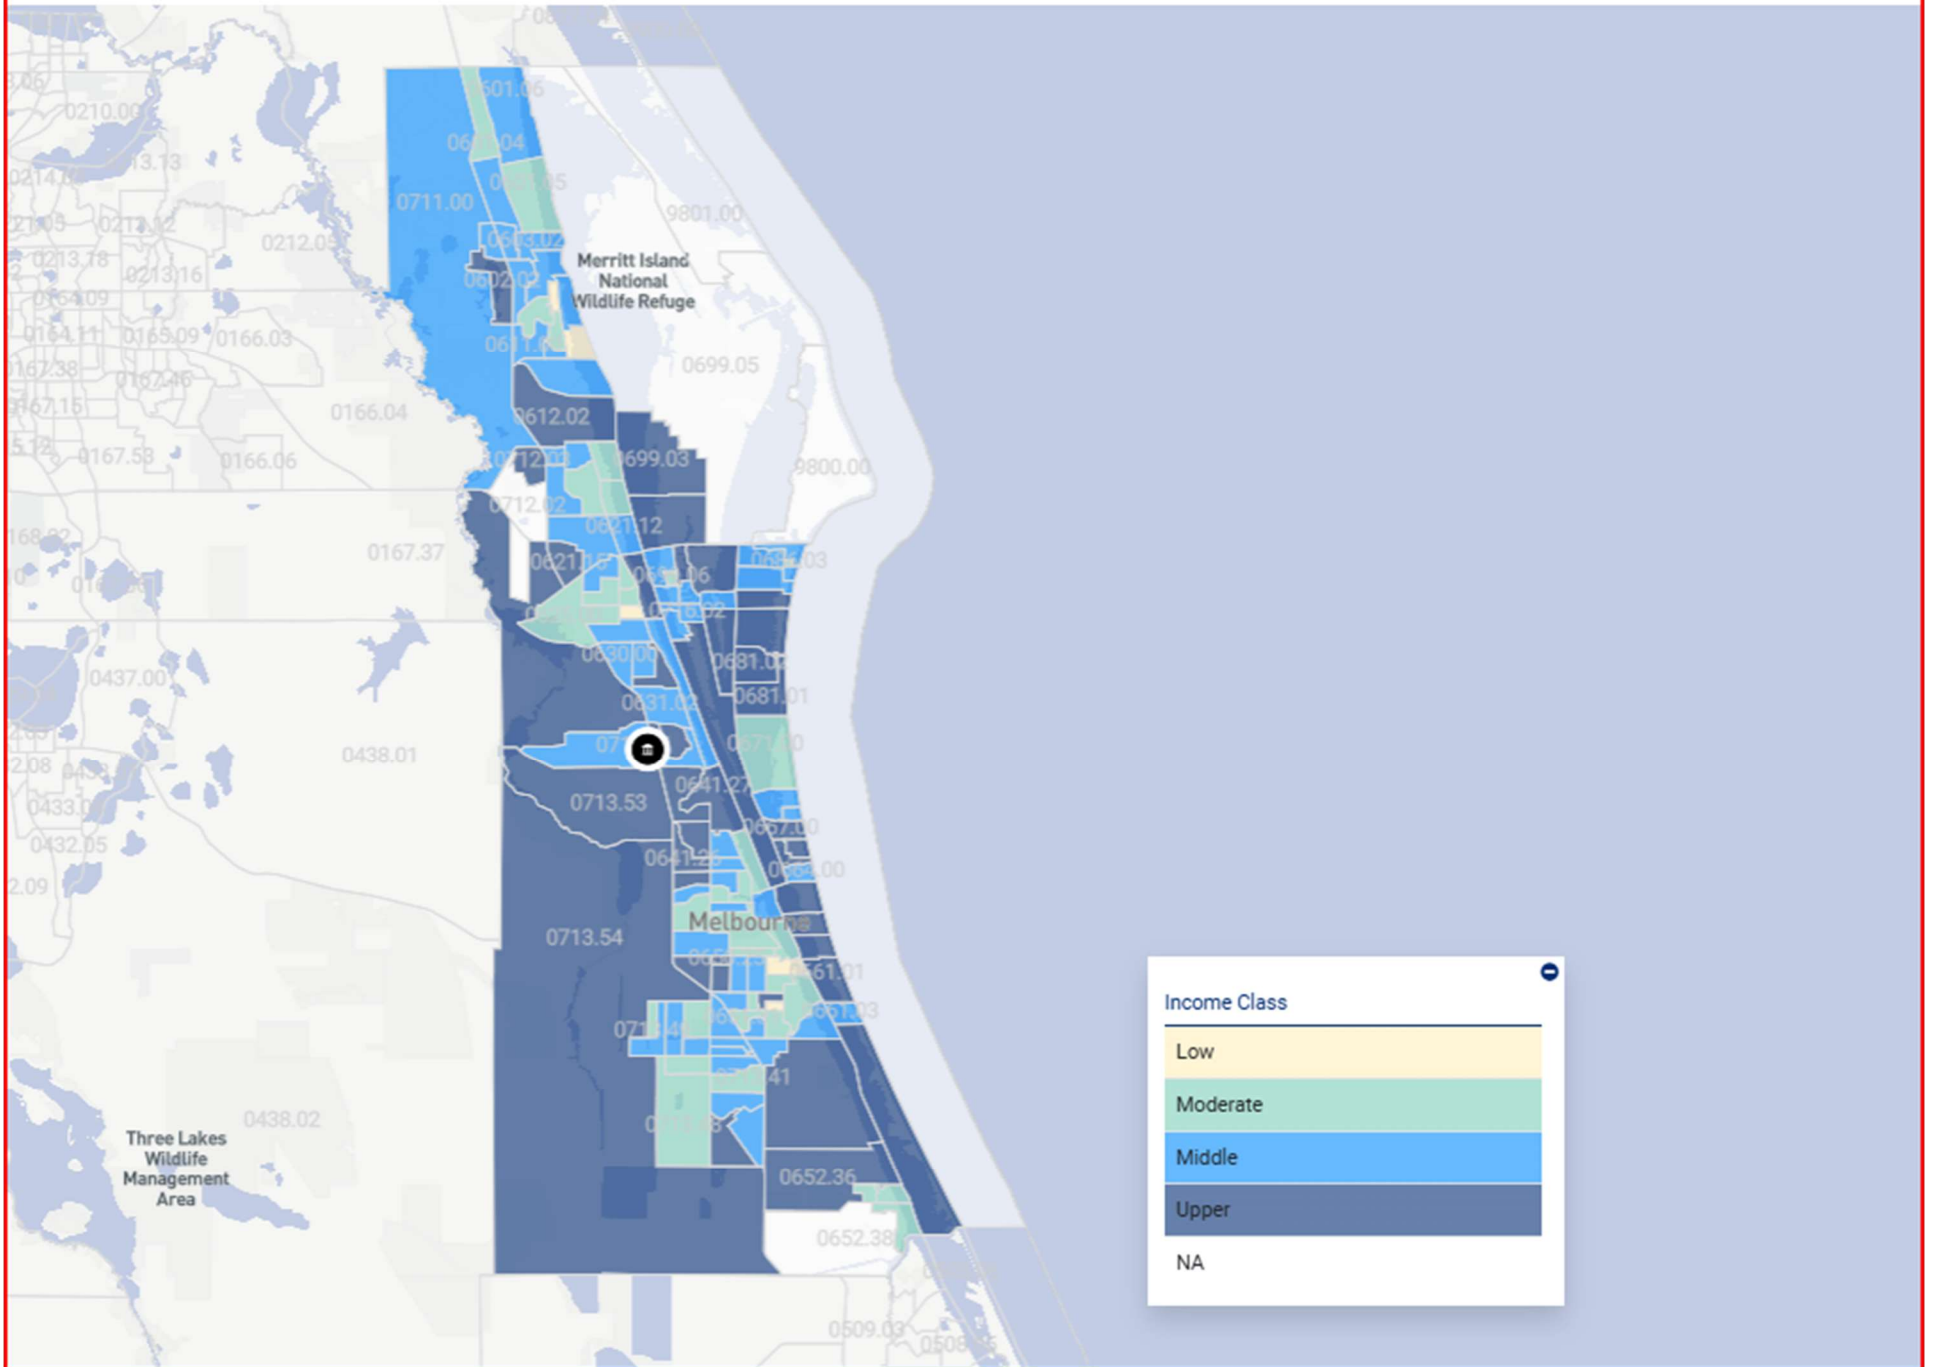

Assessment Area: 370 MIAMI-PORT ST. LUCIE-FORT LAUDERDALE CSA

Assessment Area: CRESTVIEW-FORT WALTON BEACH-DESTIN, FL MSA

Assessment Area: JACKSONVILLE, FL MSA

Assessment Area: NORTH PORT-BRADENTON-SARASOTA, FL MSA

Assessment Area: ORLANDO-KISSIMMEE-SANFORD, FL MSA

Assessment Area: PALM BAY-MELBOURNE-TITUSVILLE, FL MSA

Assessment Area: PANAMA CITY, FL MSA