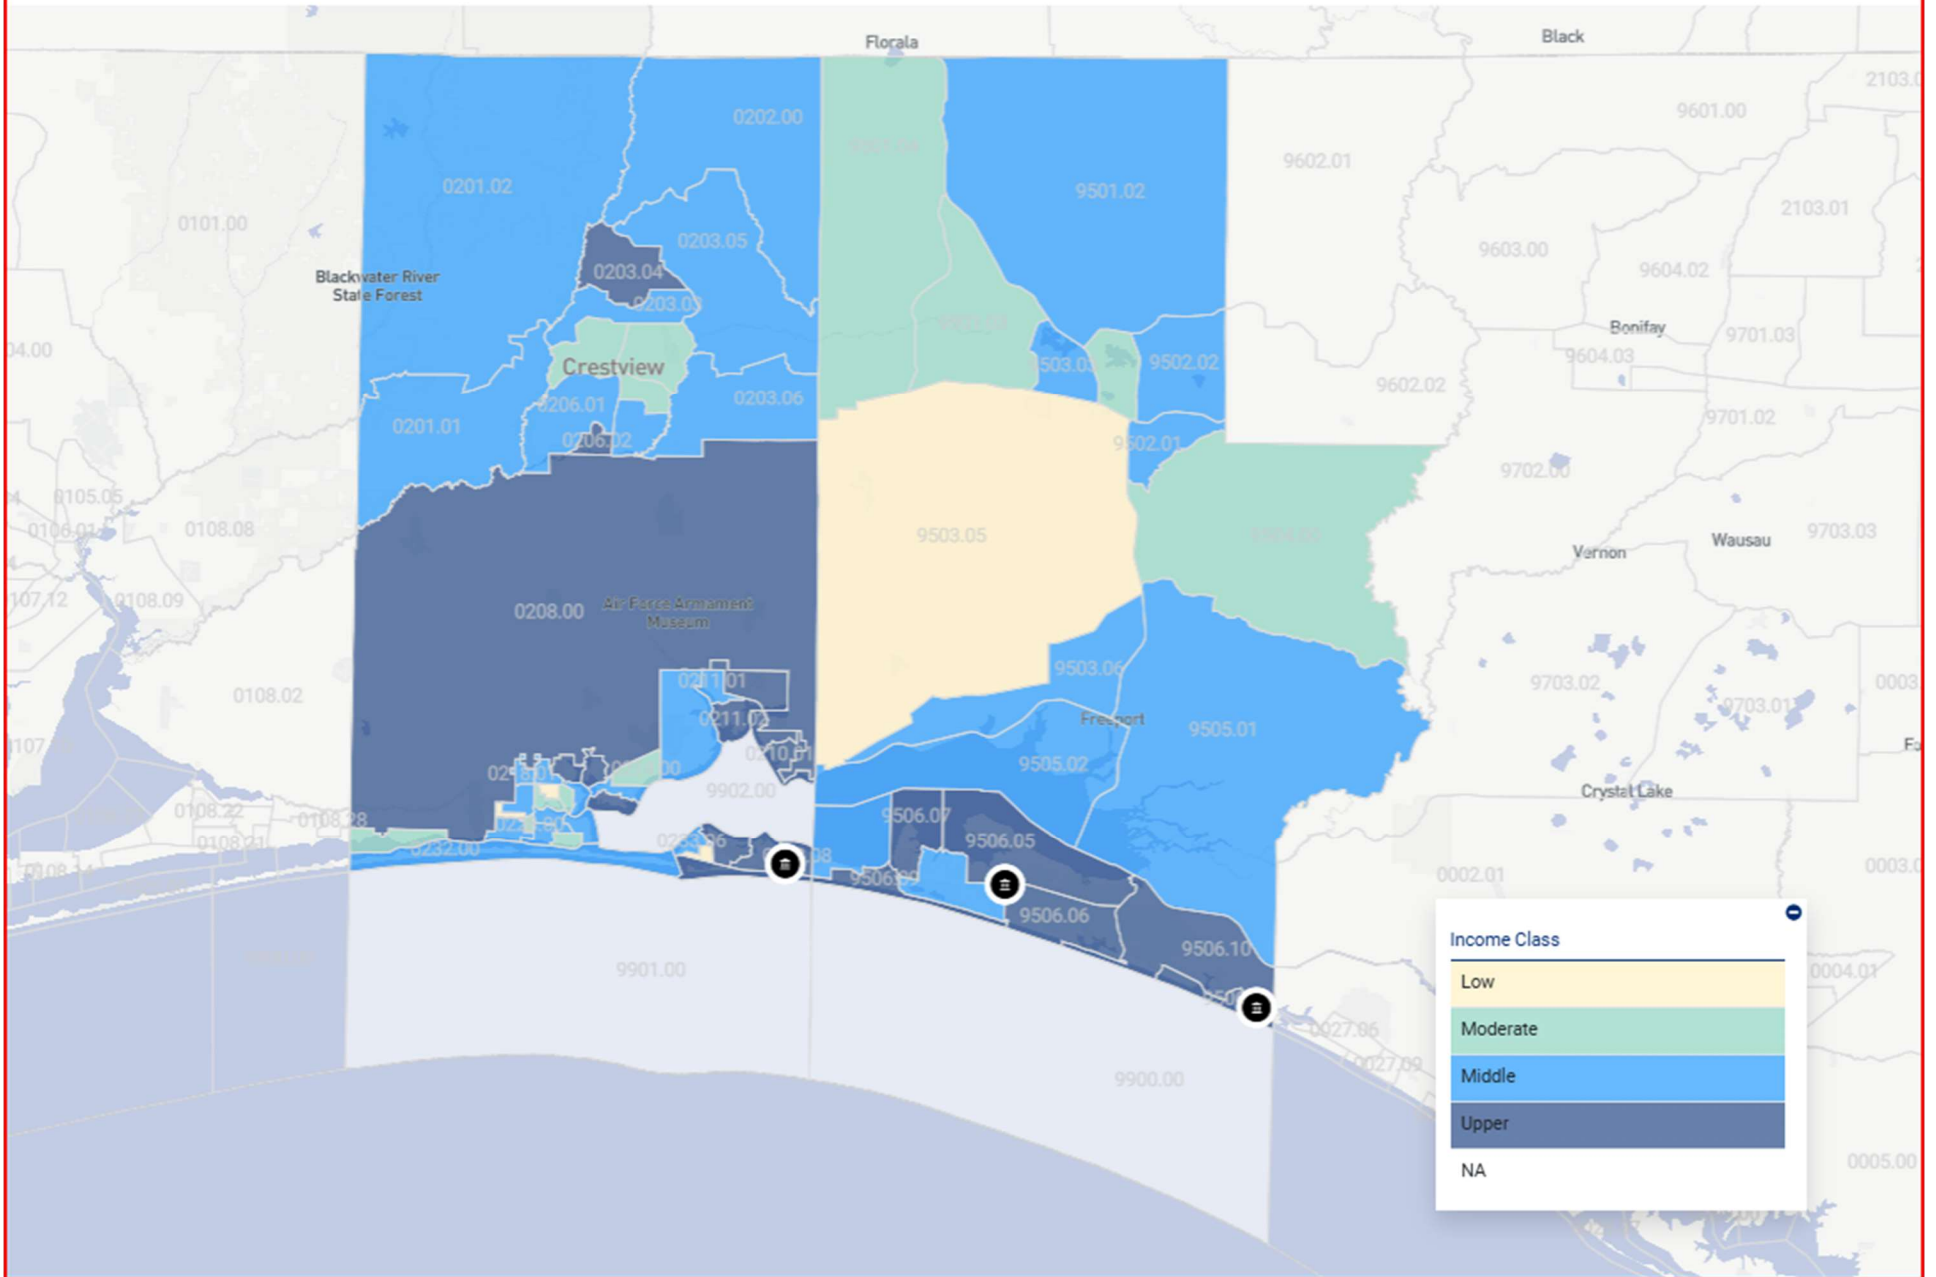

Assessment Area: 370 MIAMI-PORT ST. LUCIE-FORT LAUDERDALE CSA

Assessment Area: CRESTVIEW-FORT WALTON BEACH-DESTIN, FL MSA

Assessment Area: JACKSONVILLE, FL MSA

Assessment Area: NORTH PORT-BRADENTON-SARASOTA, FL MSA

Assessment Area: ORLANDO-KISSIMMEE-SANFORD, FL MSA

Assessment Area: PALM BAY-MELBOURNE-TITUSVILLE, FL MSA

Assessment Area: PANAMA CITY, FL MSA