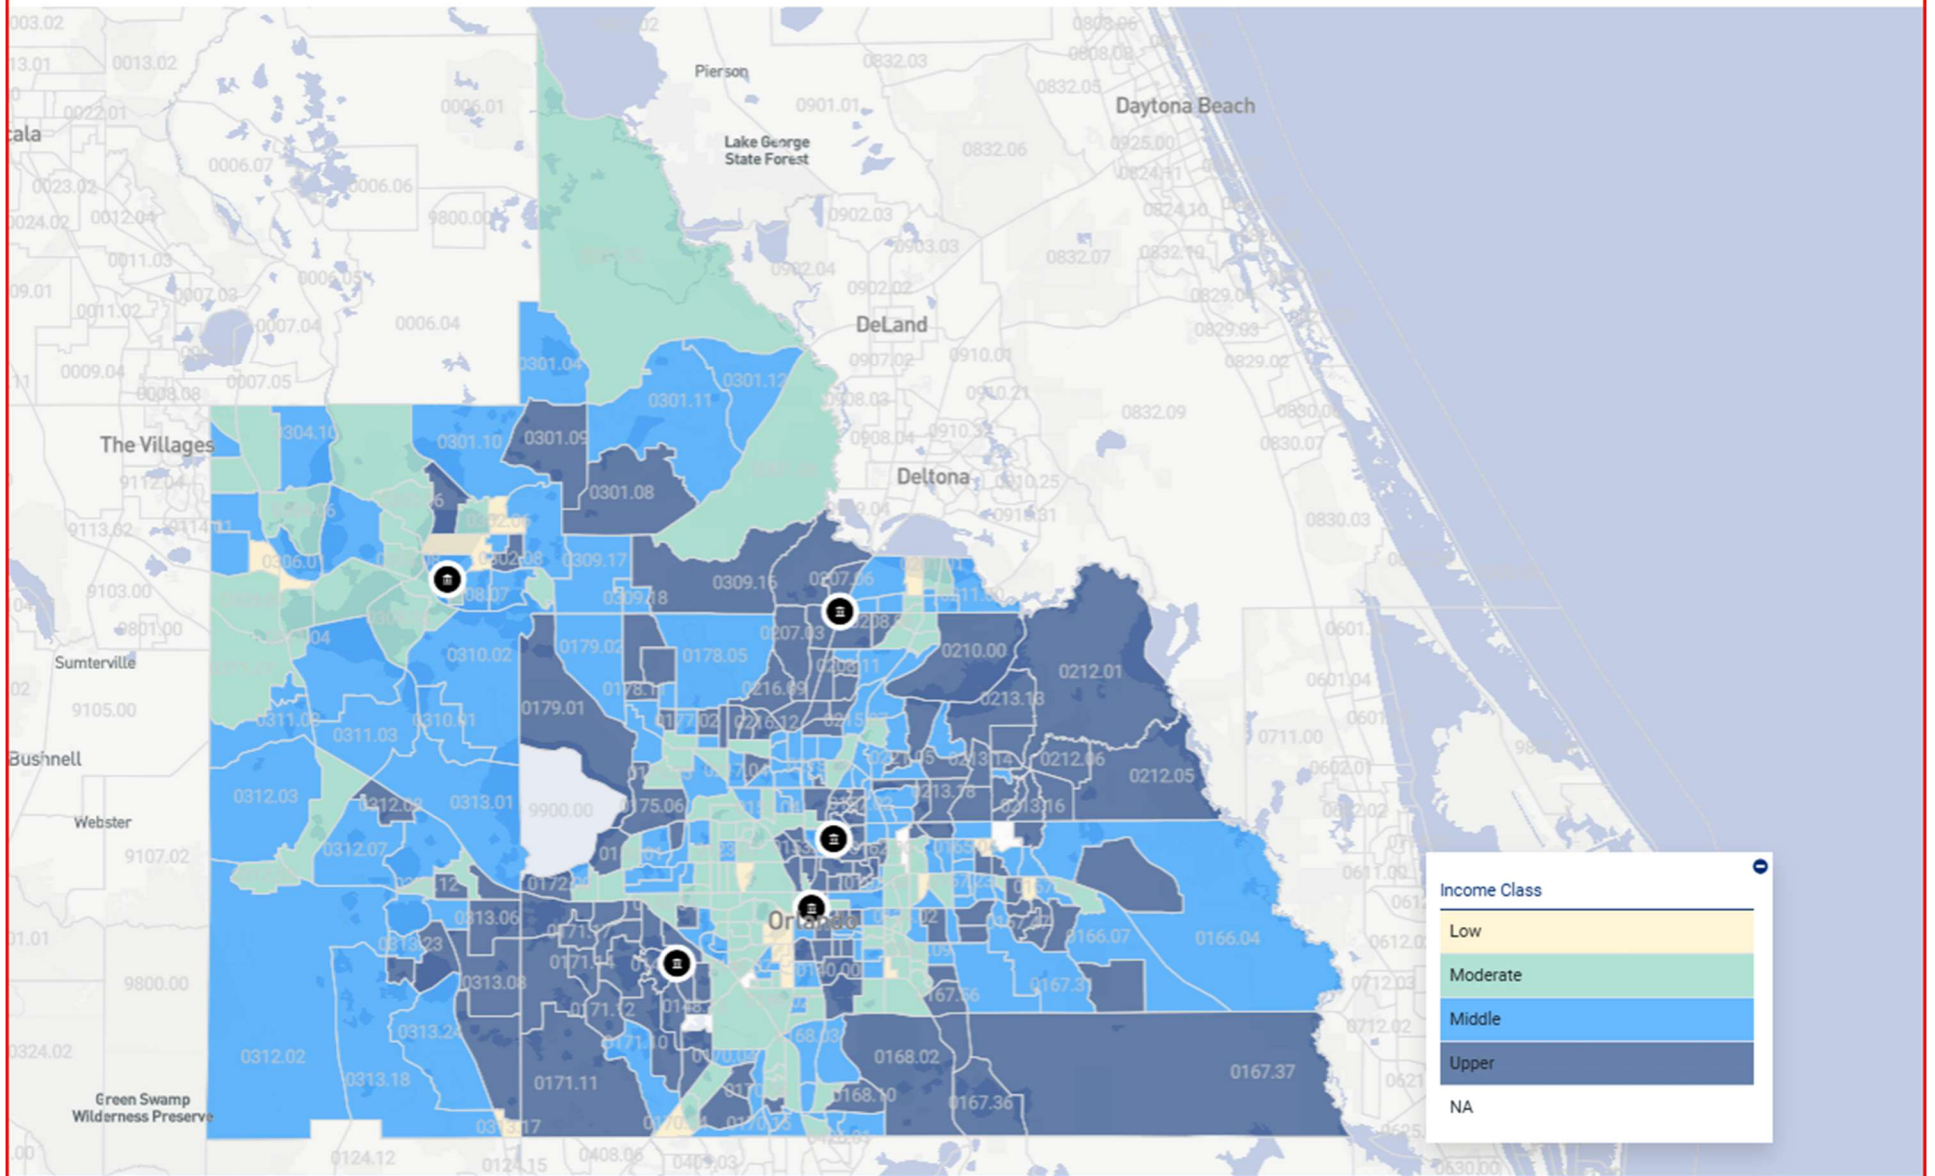

Assessment Area: 370 MIAMI-PORT ST. LUCIE-FORT LAUDERDALE CSA

Assessment Area: CRESTVIEW-FORT WALTON BEACH-DESTIN, FL MSA

Assessment Area: JACKSONVILLE, FL MSA

Assessment Area: NORTH PORT-BRADENTON-SARASOTA, FL MSA

Assessment Area: ORLANDO-KISSIMMEE-SANFORD, FL MSA

Assessment Area: PALM BAY-MELBOURNE-TITUSVILLE, FL MSA

Assessment Area: PANAMA CITY, FL MSA