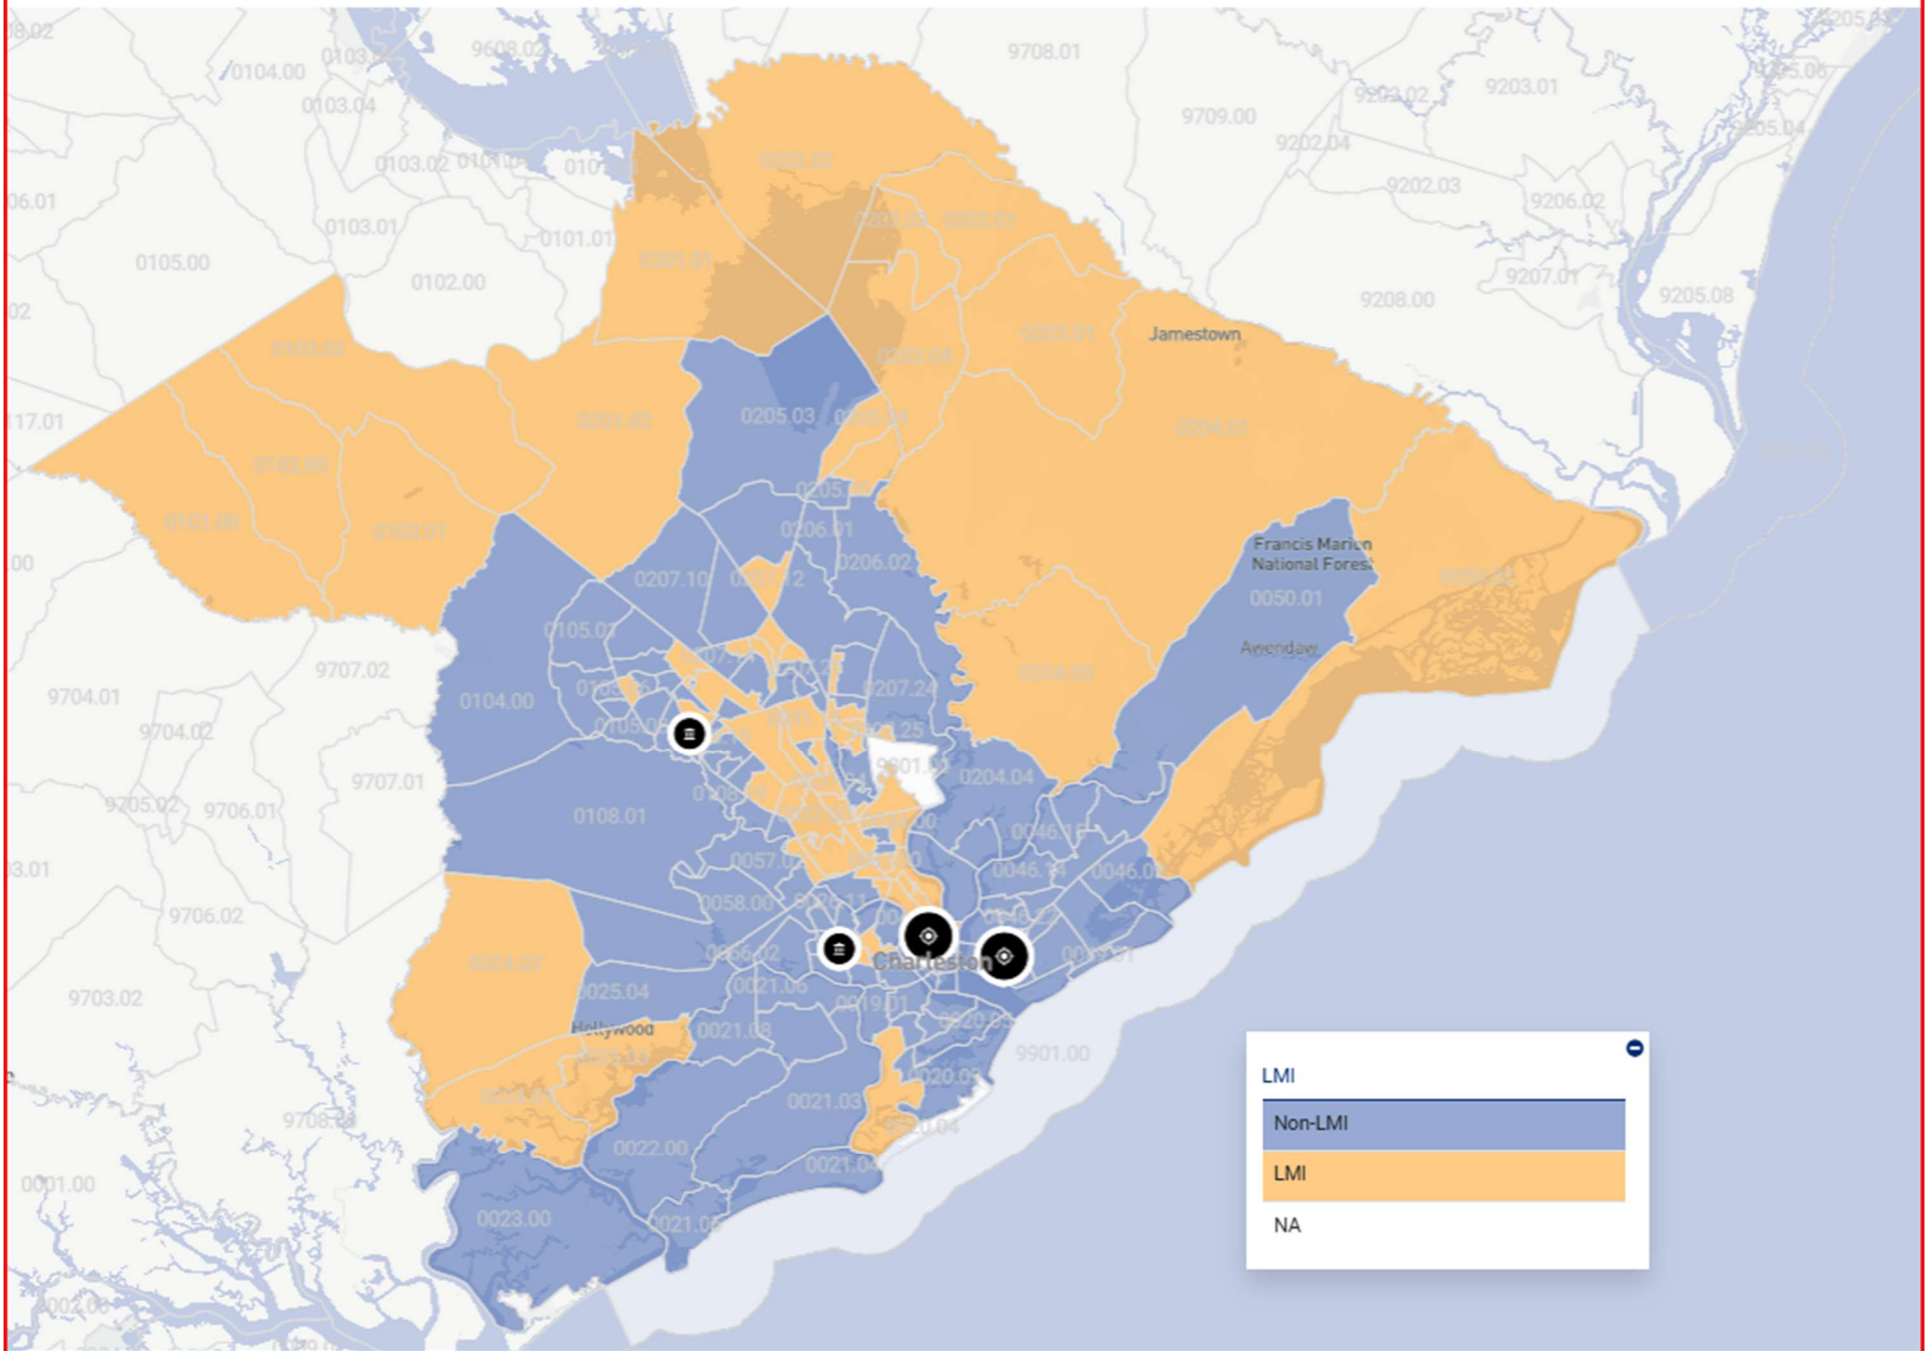

Assessment Area: 273 GREENVILLE-SPARTANBURG-ANDERSON CSA

Assessment Area: CHARLESTON-N. CHARLESTON, SC MSA

Assessment Area: COLUMBIA, SC MSA

Assessment Area: HILTON HEAD-BLUFFTON-PORT ROYAL, SC MSA

Assessment Area: MYRTLE BEACH-CONWAY- N MYRTLE BEACH, SC MSA