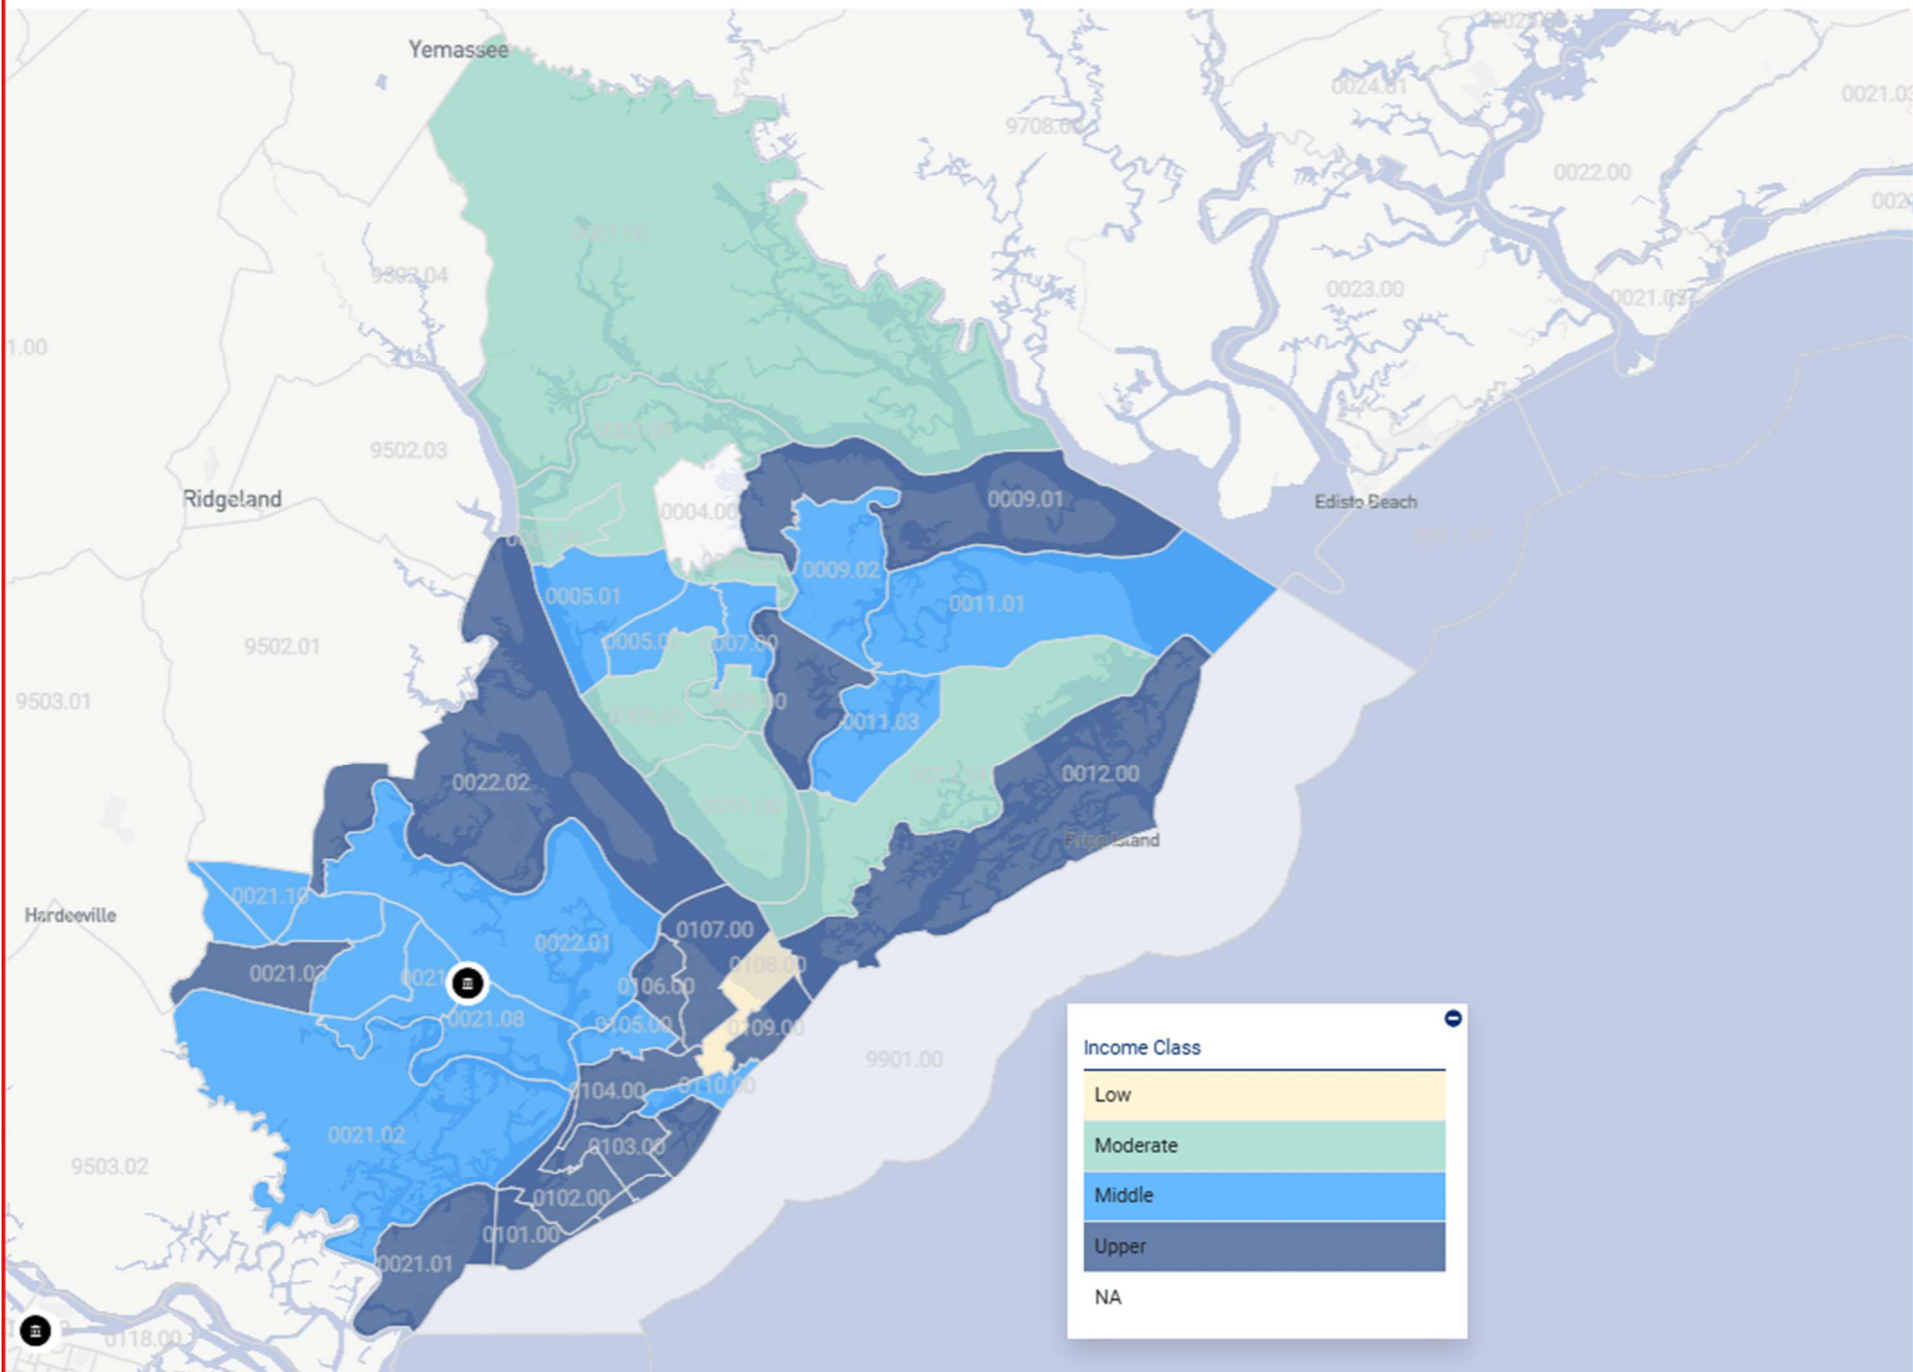

Assessment Area: 273 GREENVILLE-SPARTANBURG-ANDERSON CSA

Assessment Area: CHARLESTON-N. CHARLESTON, SC MSA

Assessment Area: COLUMBIA, SC MSA

Assessment Area: HILTON HEAD-BLUFFTON-PORT ROYAL, SC MSA

Assessment Area: MYRTLE BEACH-CONWAY- N MYRTLE BEACH, SC MSA