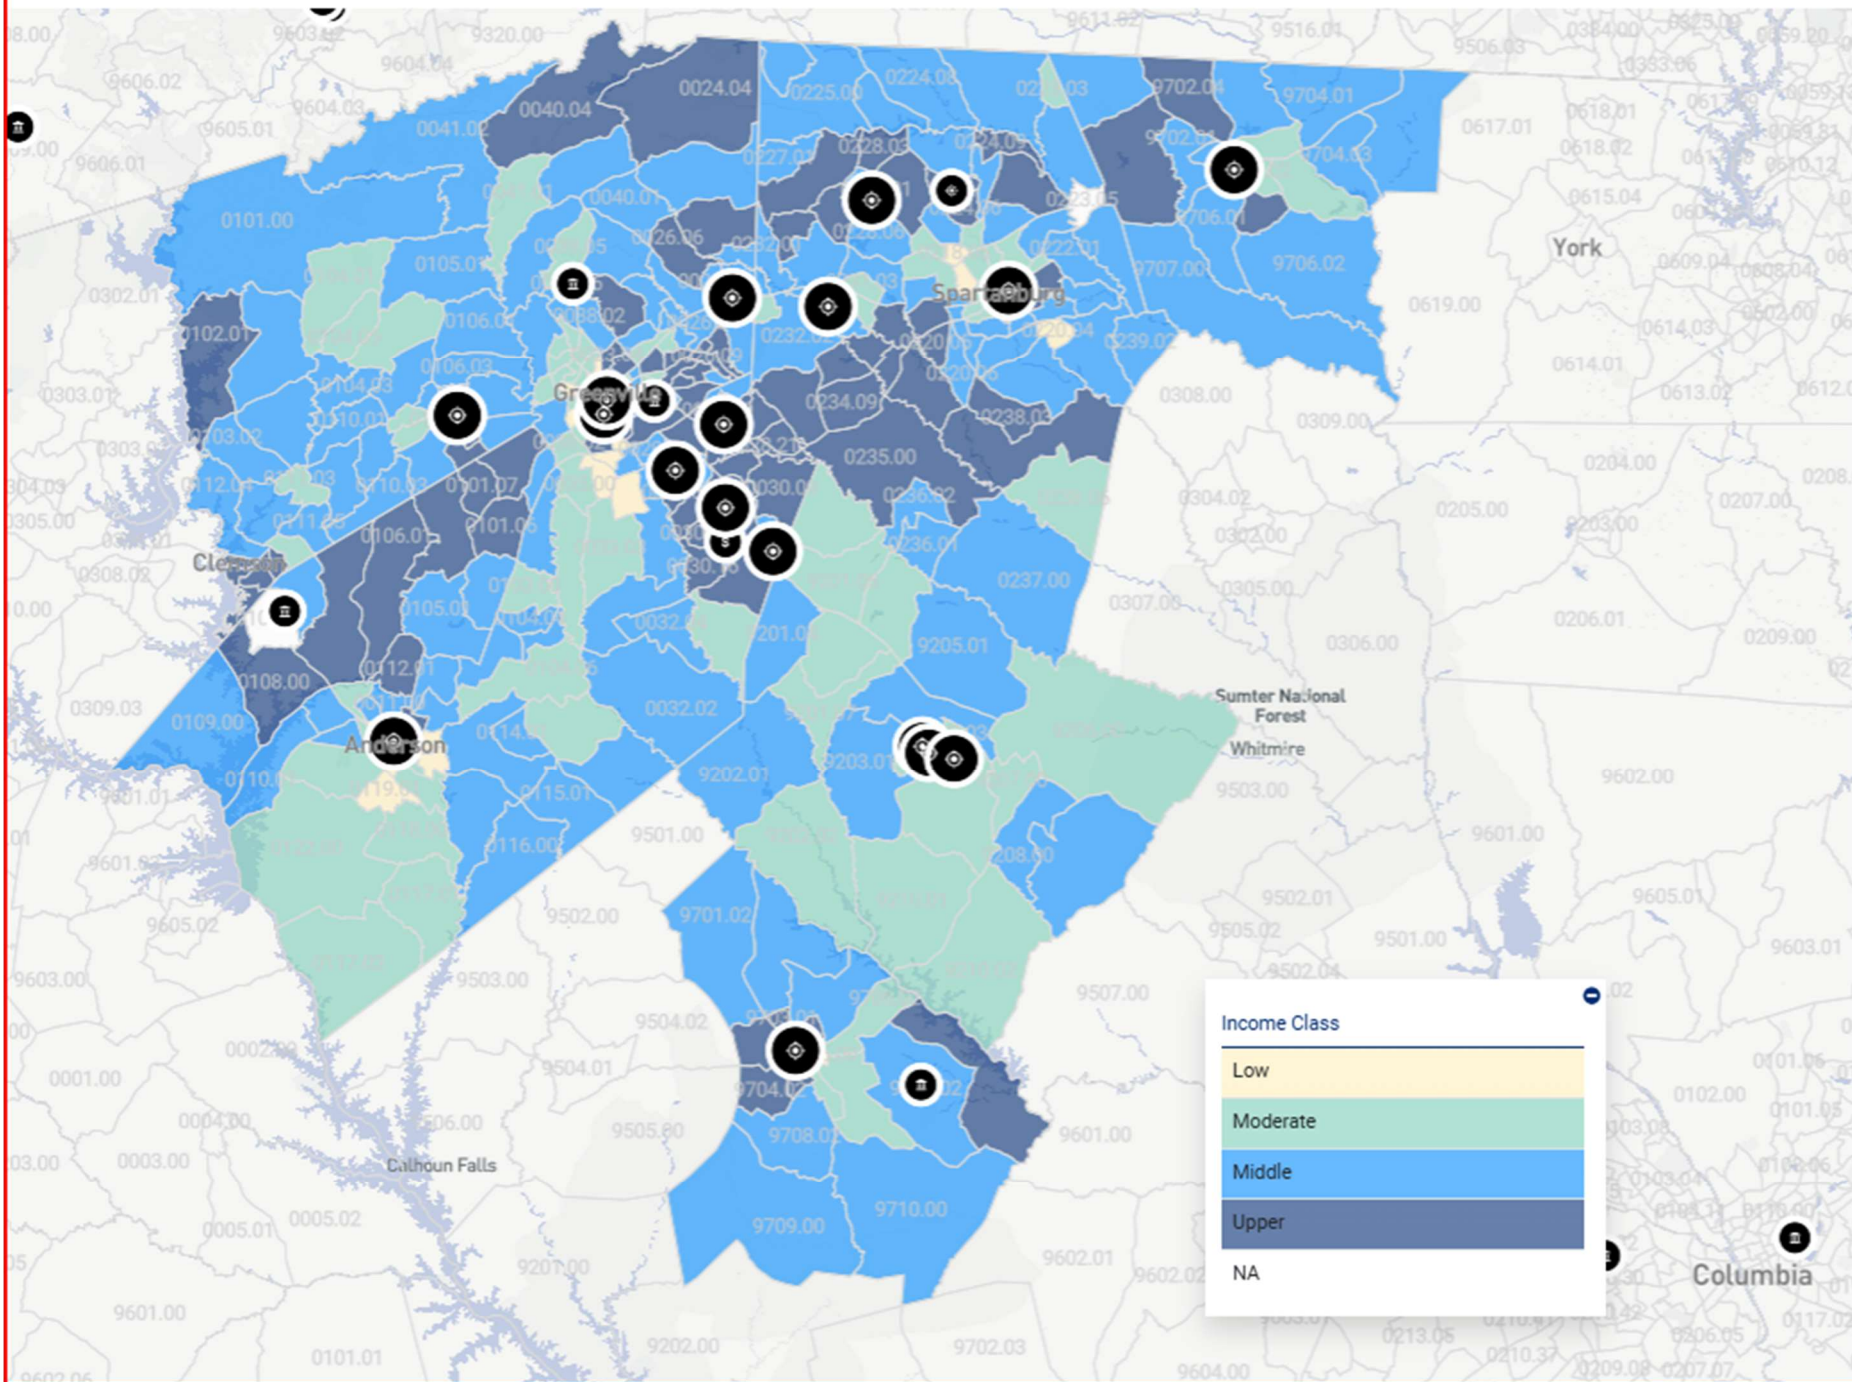

Assessment Area: 273 GREENVILLE-SPARTANBURG-ANDERSON CSA

Assessment Area: CHARLESTON-N. CHARLESTON, SC MSA

Assessment Area: COLUMBIA, SC MSA

Assessment Area: HILTON HEAD-BLUFFTON-PORT ROYAL, SC MSA

Assessment Area: MYRTLE BEACH-CONWAY- N MYRTLE BEACH, SC MSA