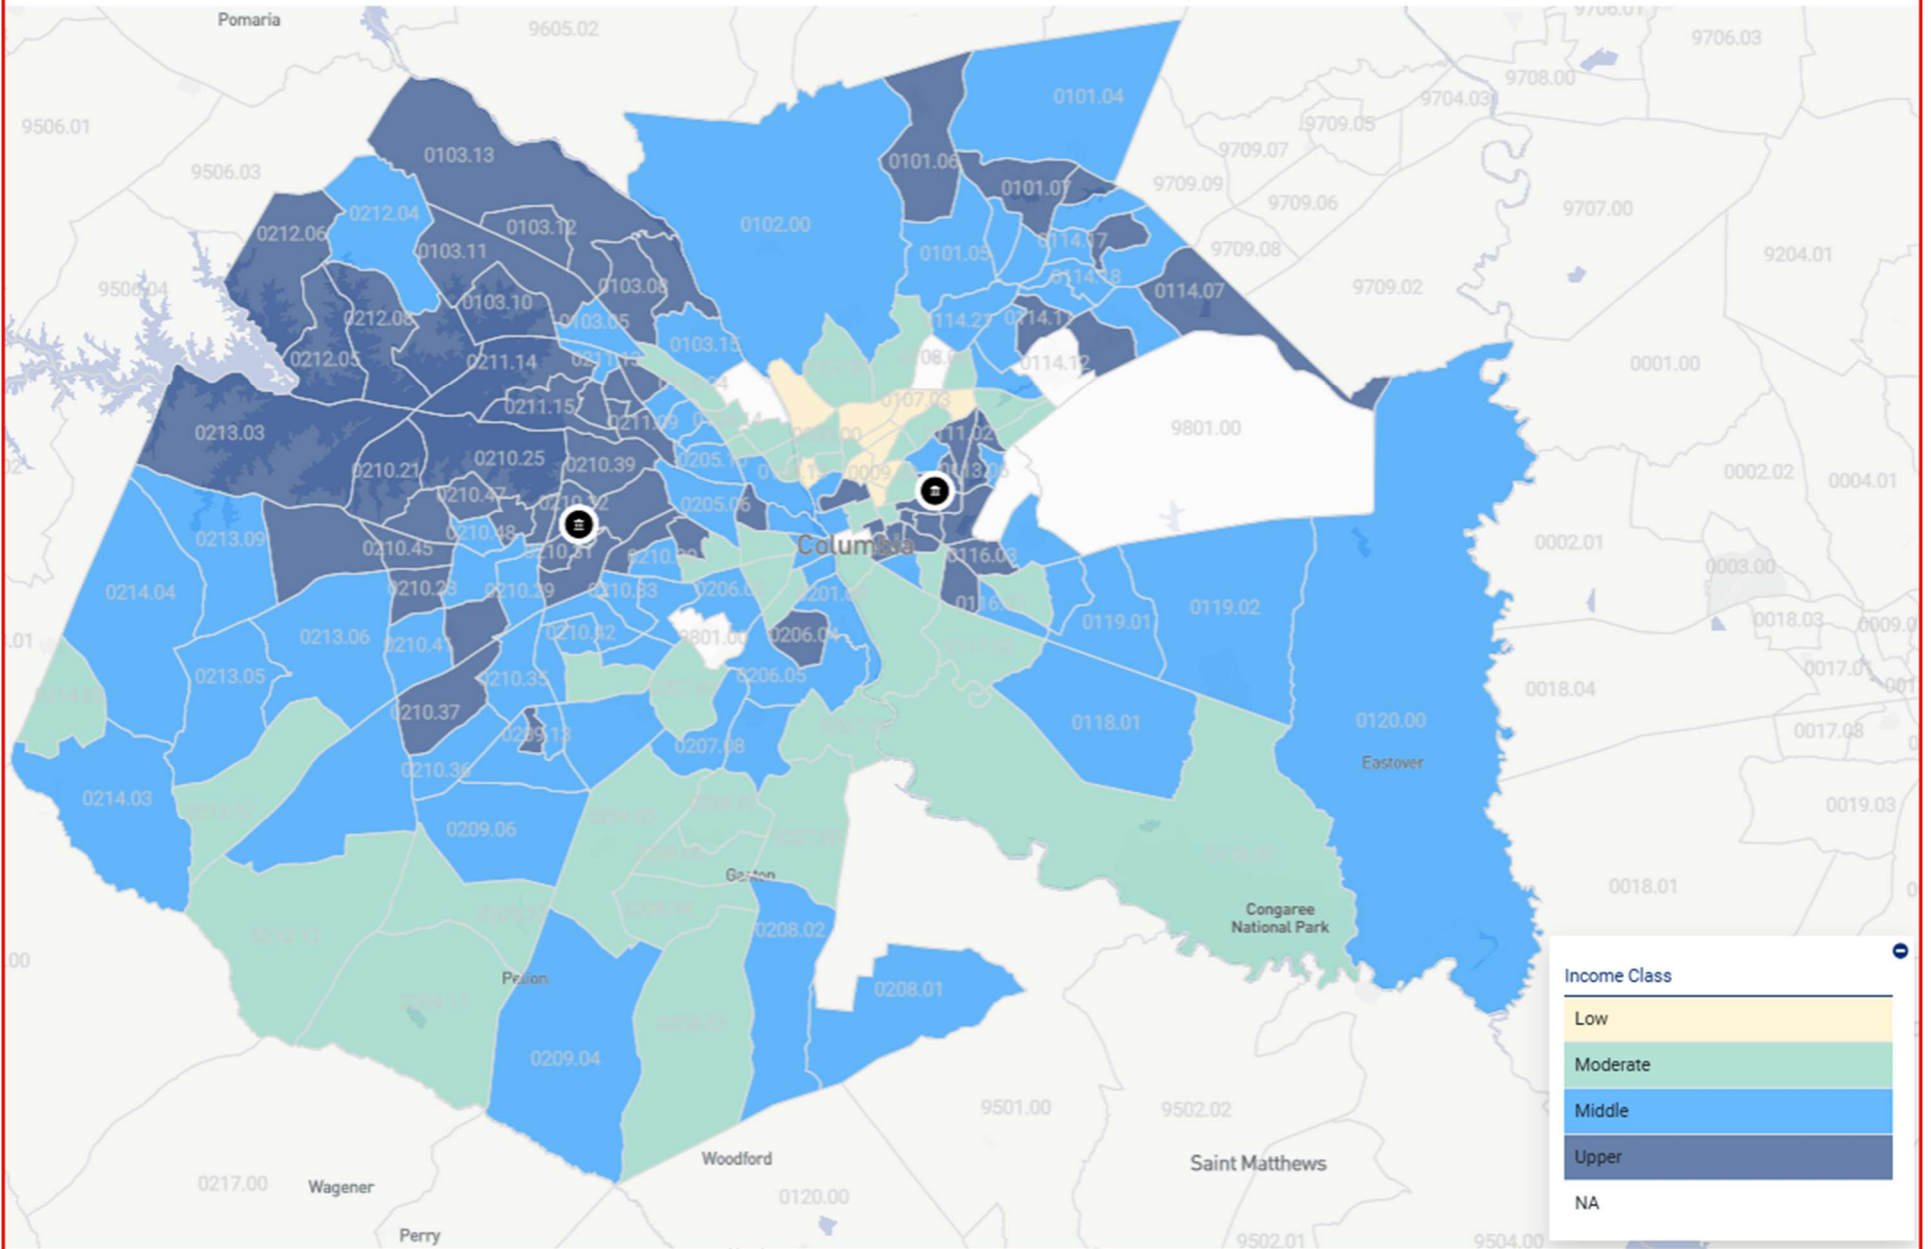

Assessment Area: 273 GREENVILLE-SPARTANBURG-ANDERSON CSA

Assessment Area: CHARLESTON-N. CHARLESTON, SC MSA

Assessment Area: COLUMBIA, SC MSA

Assessment Area: HILTON HEAD-BLUFFTON-PORT ROYAL, SC MSA

Assessment Area: MYRTLE BEACH-CONWAY- N MYRTLE BEACH, SC MSA